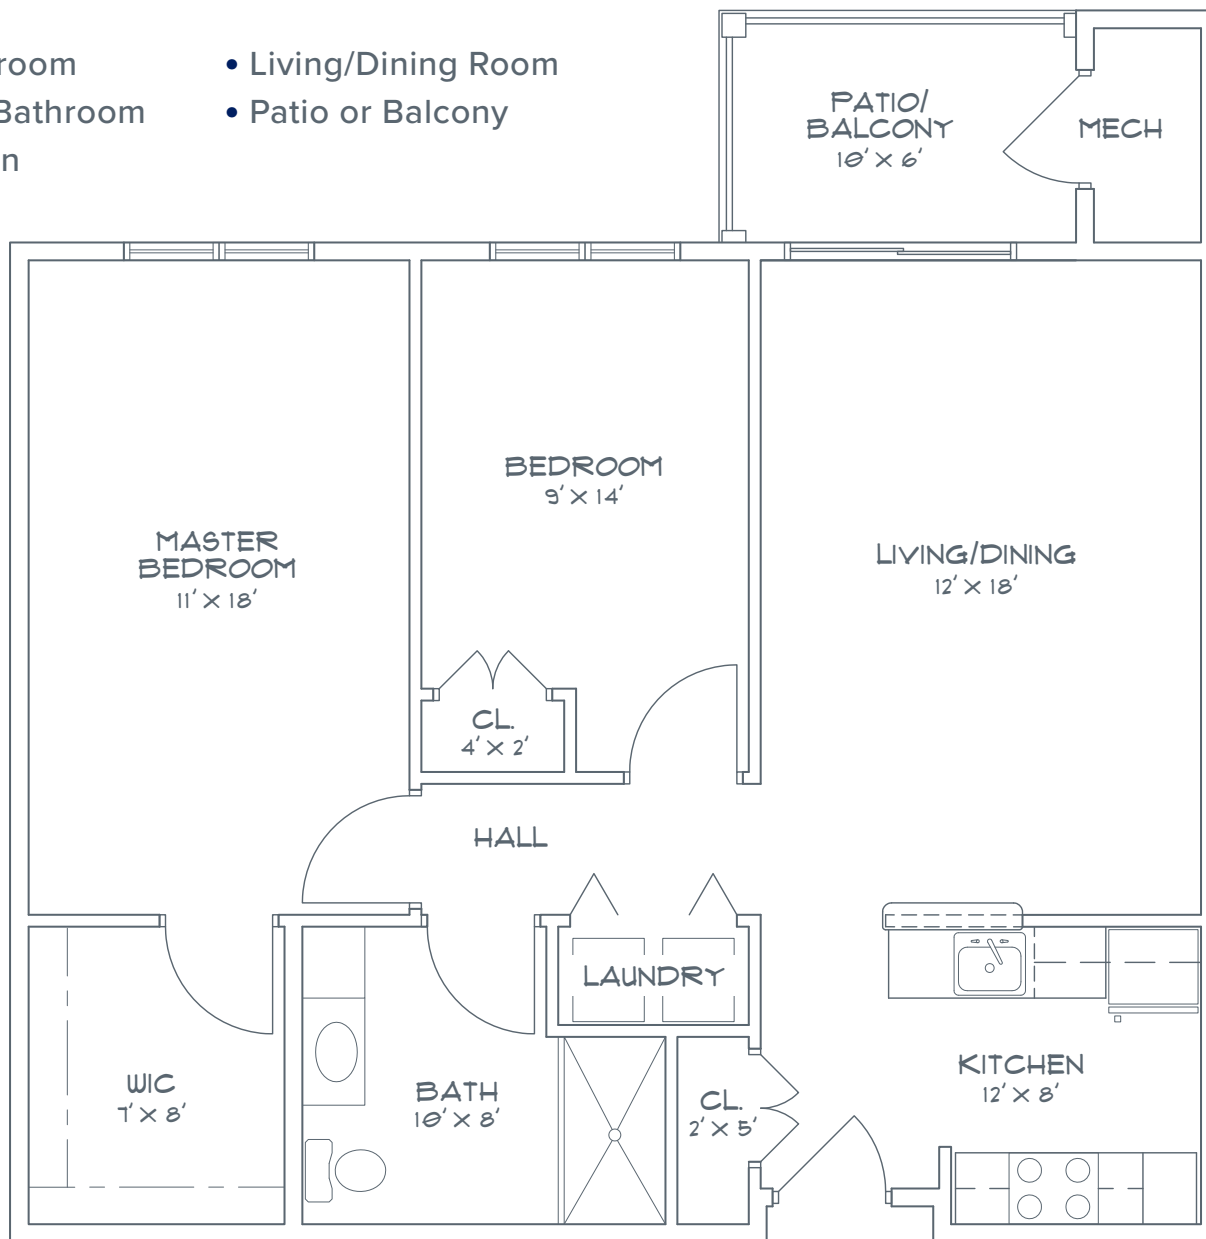

# The Orenda 945 SQUARE FEET

- 2 Bedroom
- Living/Dining Room
- 1 Full Bathroom
- Patio or Balcony
- Kitchen

Measurements are approximate.