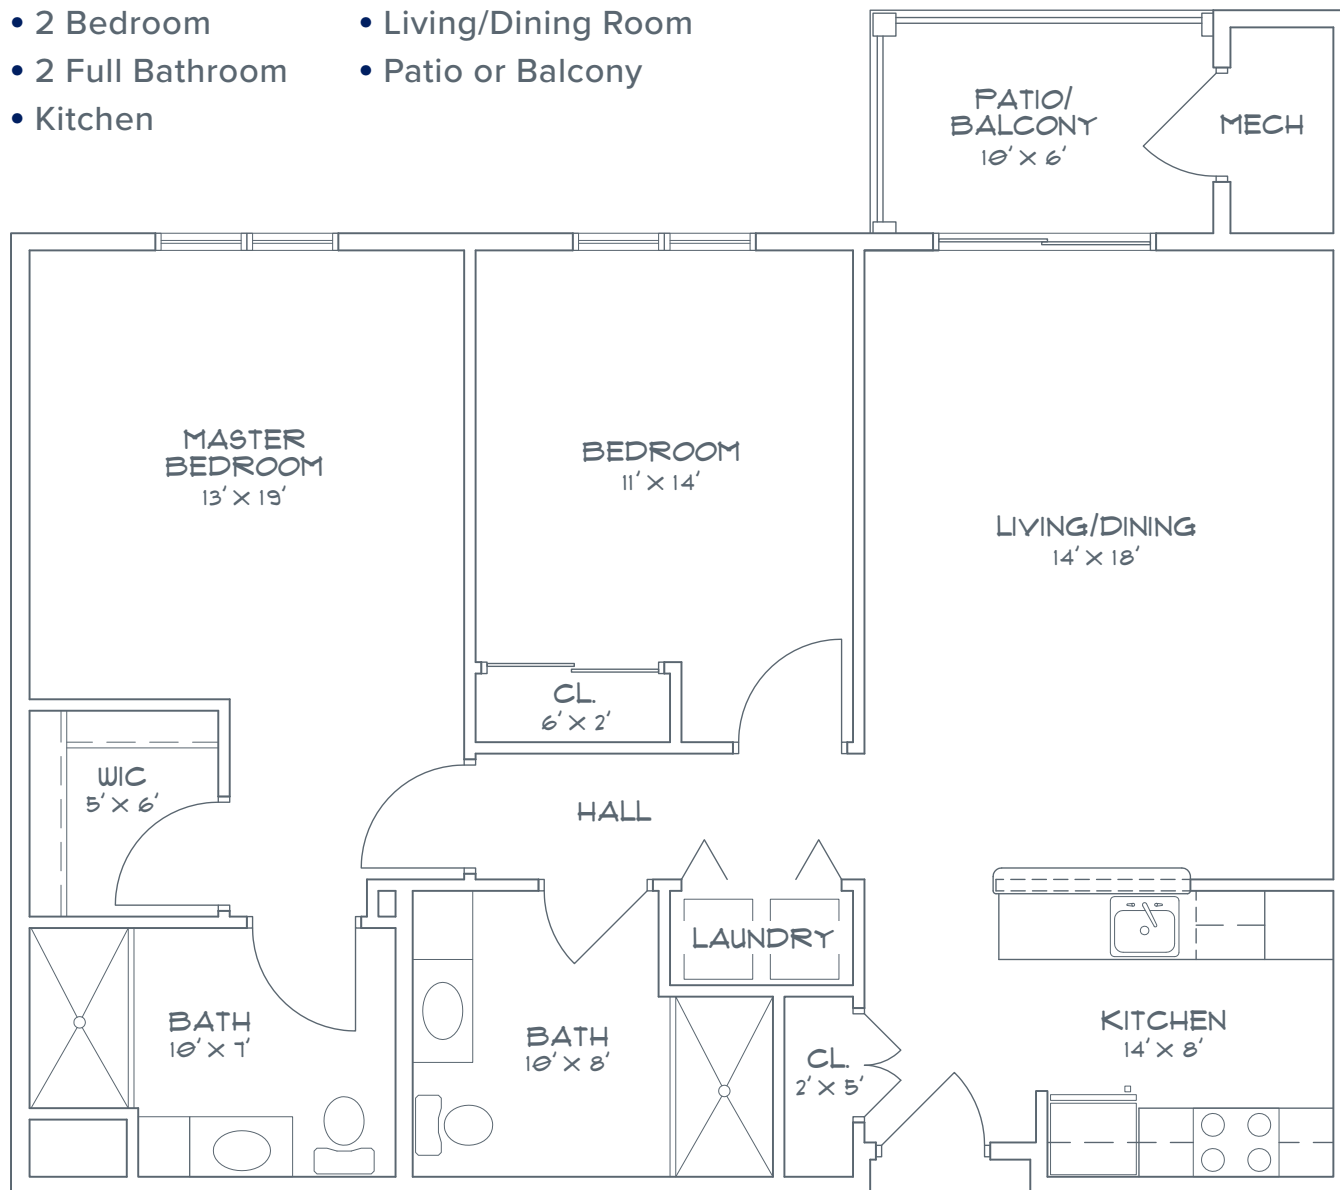

# The High Rock 1075 SQUARE FEET

- 2 Bedroom
- 2 Full Bathroom
- Kitchen
- Living/Dining Room
- Patio or Balcony

Measurements are approximate.