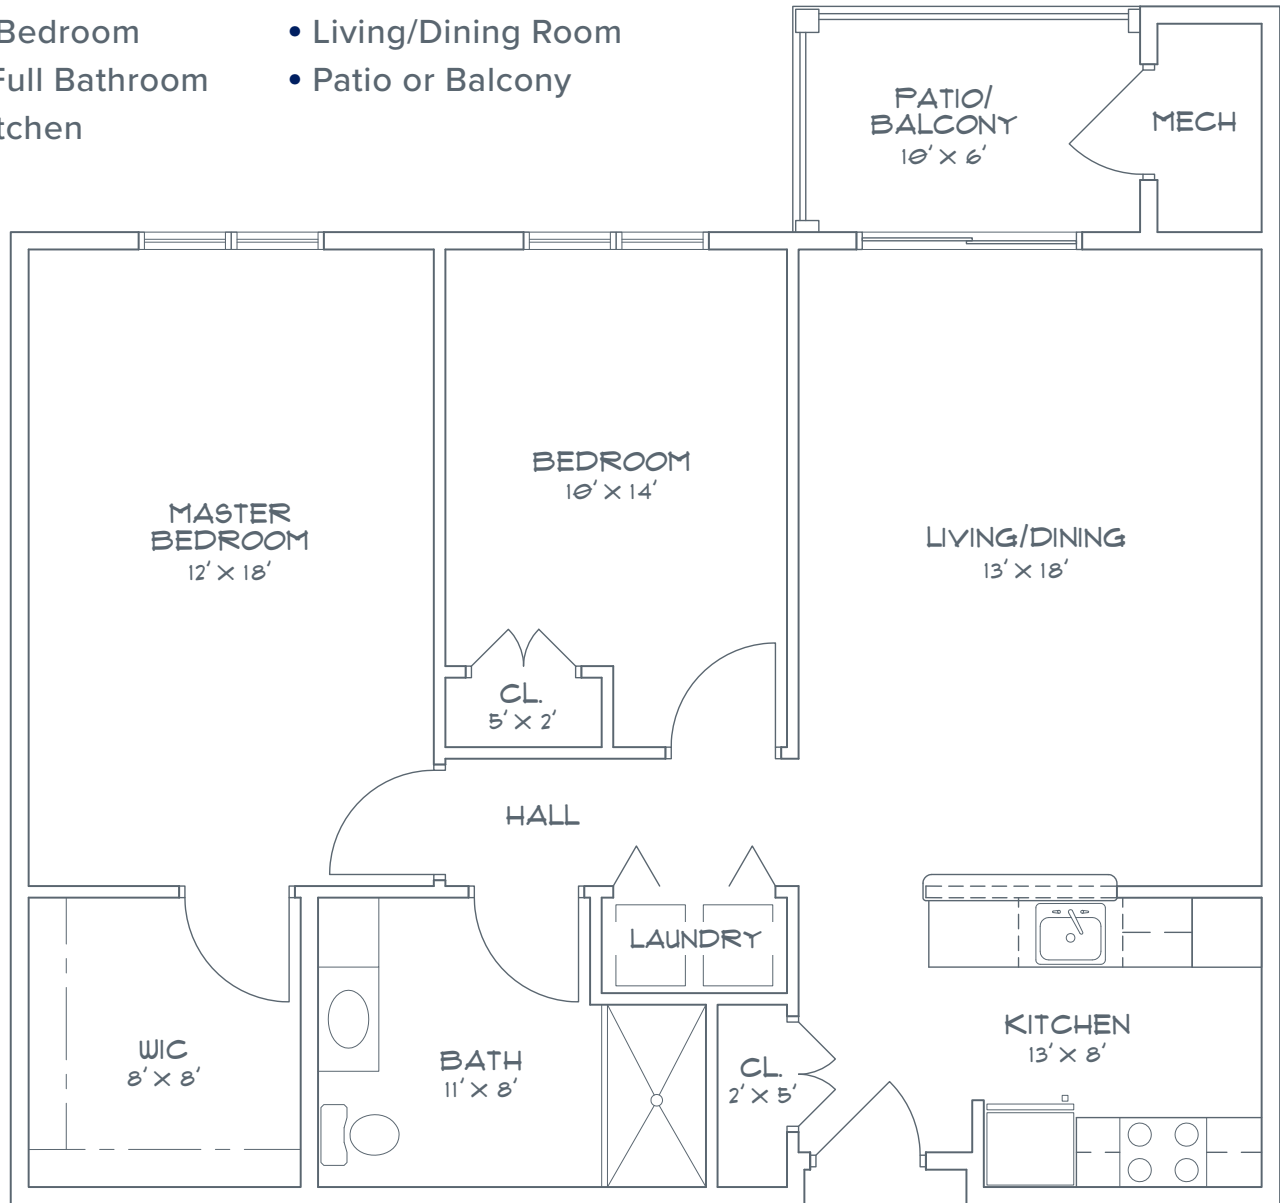

The Congress 1030 SQUARE FEET

- 2 Bedroom
- Living/Dining Room
- 1 Full Bathroom
- Patio or Balcony
- Kitchen

Measurements are approximate.