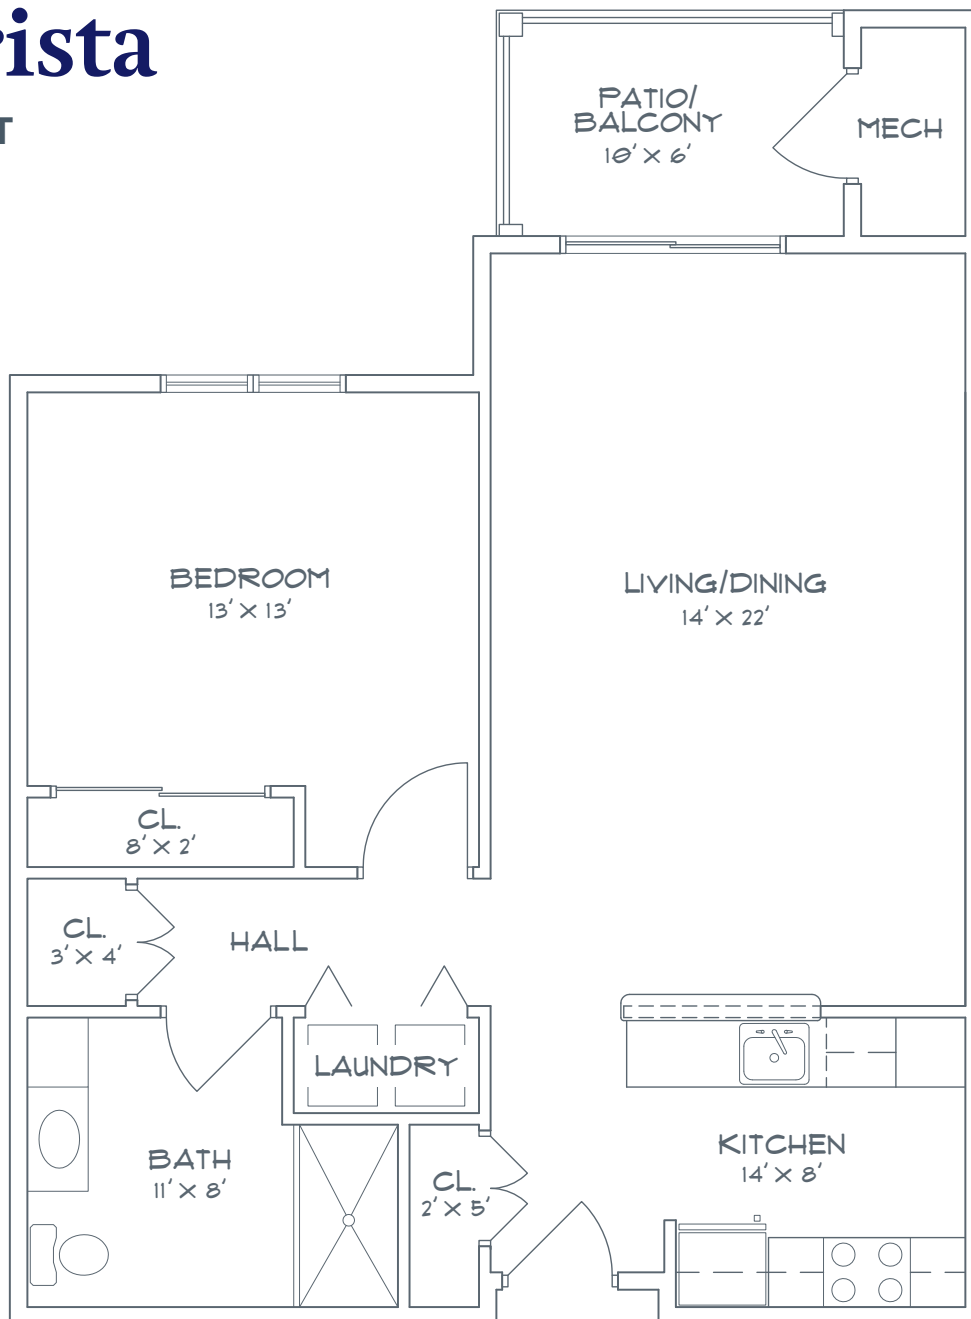

The Karista

830 SQUARE FEET

- 1 Bedroom
- 1 Full Bathroom
- Kitchen
- Living/Dining Room
- Patio or Balcony

Measurements are approximate.