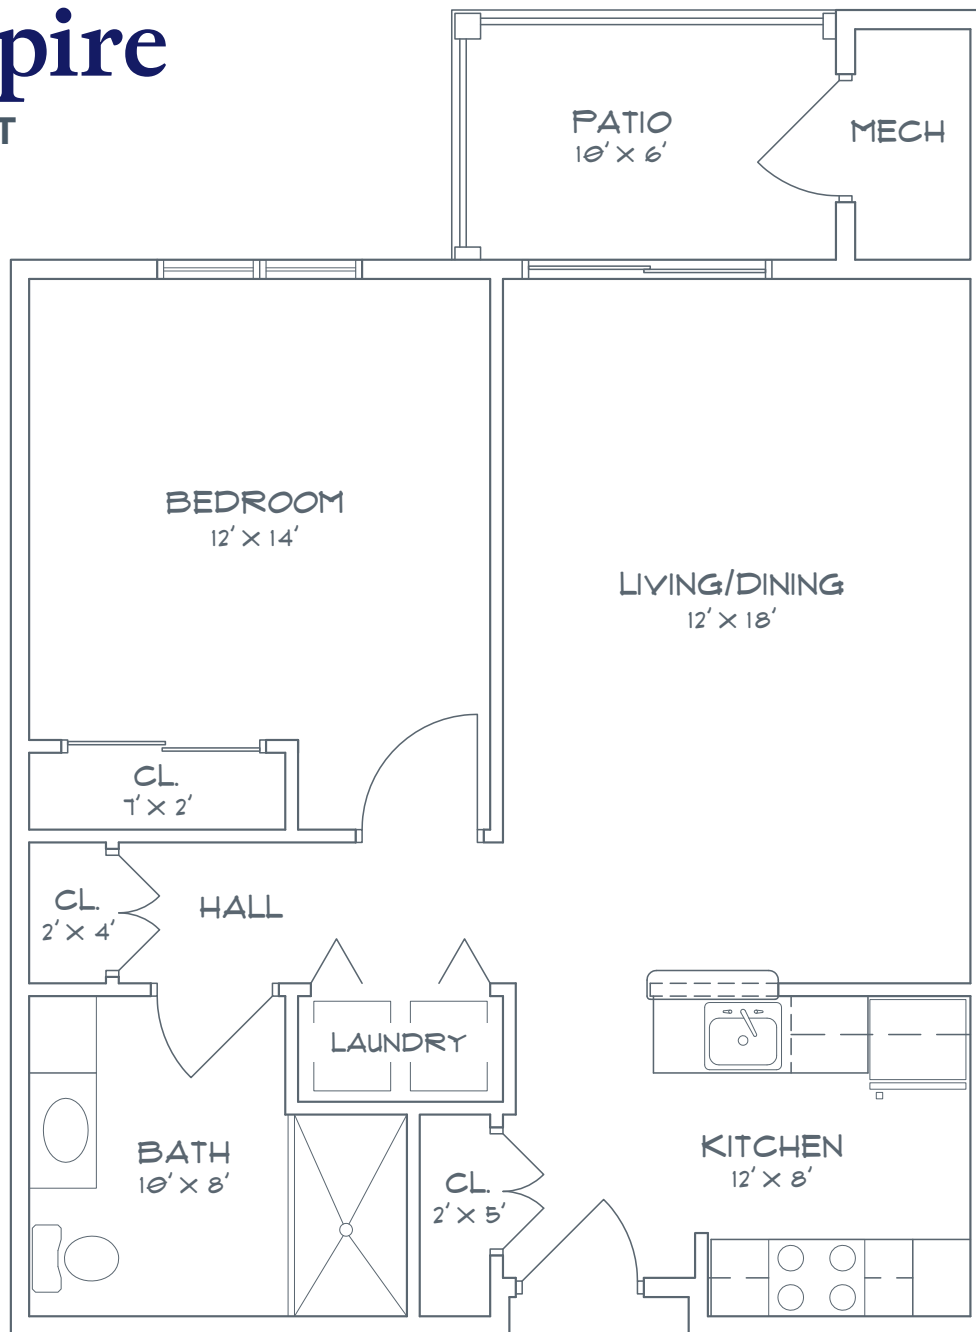

The Empire

720 SQUARE FEET

- 1 Bedroom
- 1 Full Bathroom
- Kitchen
- Living/Dining Room
- Patio

Measurements are approximate.

Summit At Saratoga | 1 Perry Road | Saratoga Springs, NY 12866

518.430.2136 | SummitAtSaratoga.com