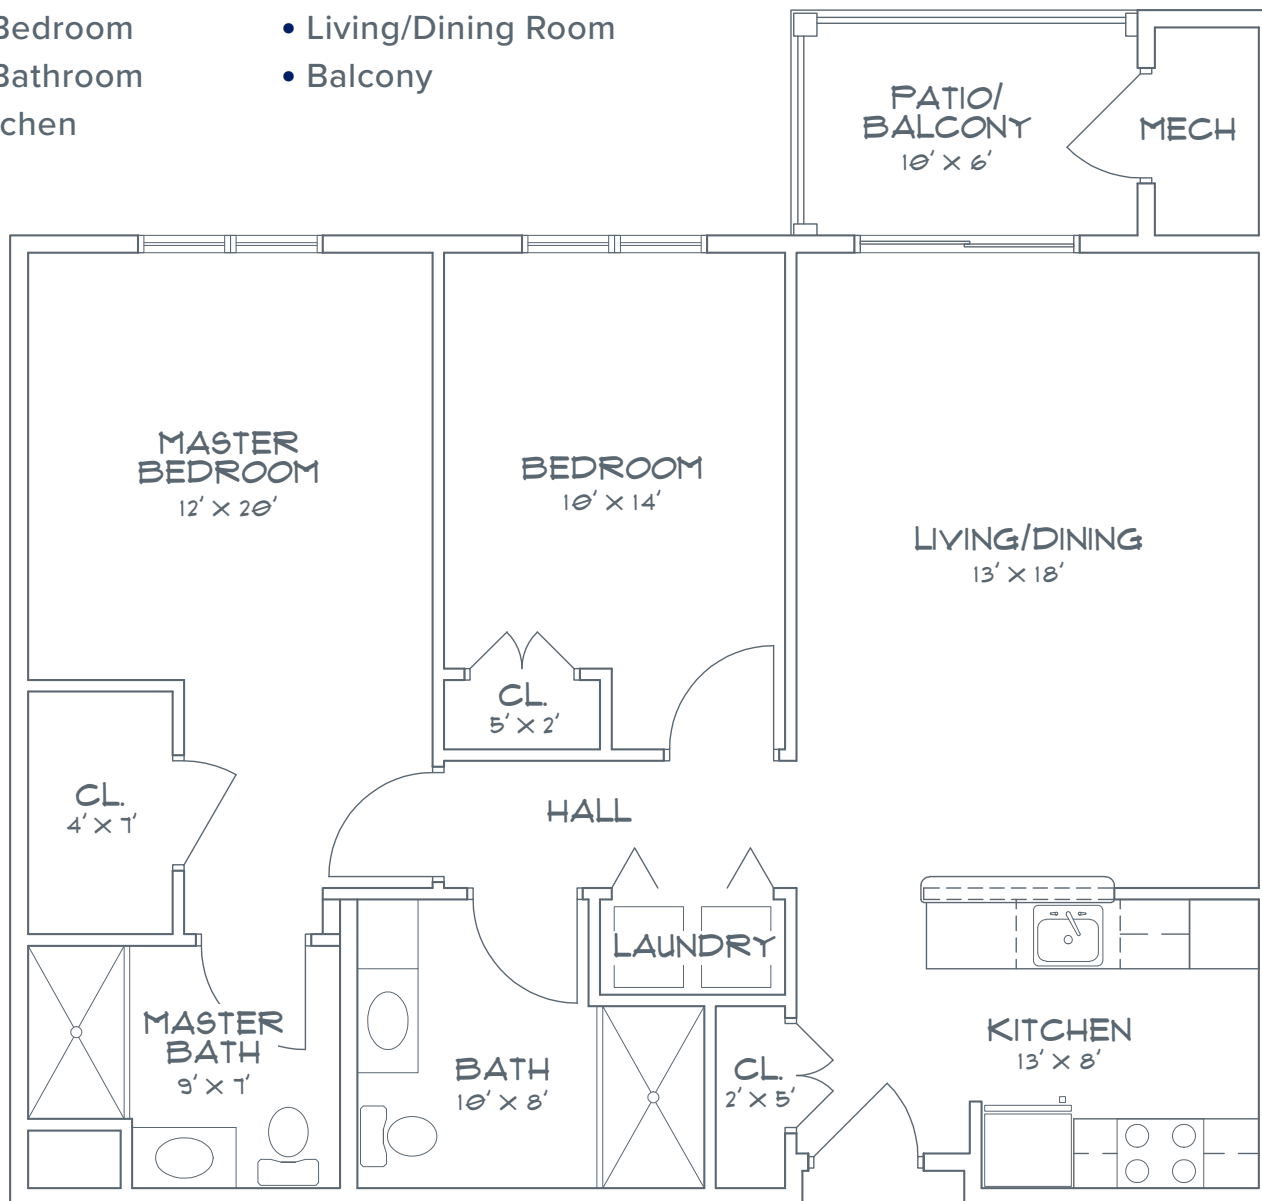

The Helderberg

1080 SQUARE FEET

- 2 Bedroom
- 2 Bathroom
- Kitchen
- Living/Dining Room
- Balcony

Measurements are approximate.

Summit At Mill Hill | 2 Mill Hill Court | Guilderland, NY 12159

518.941.8871 | SummitAtMillHill.com