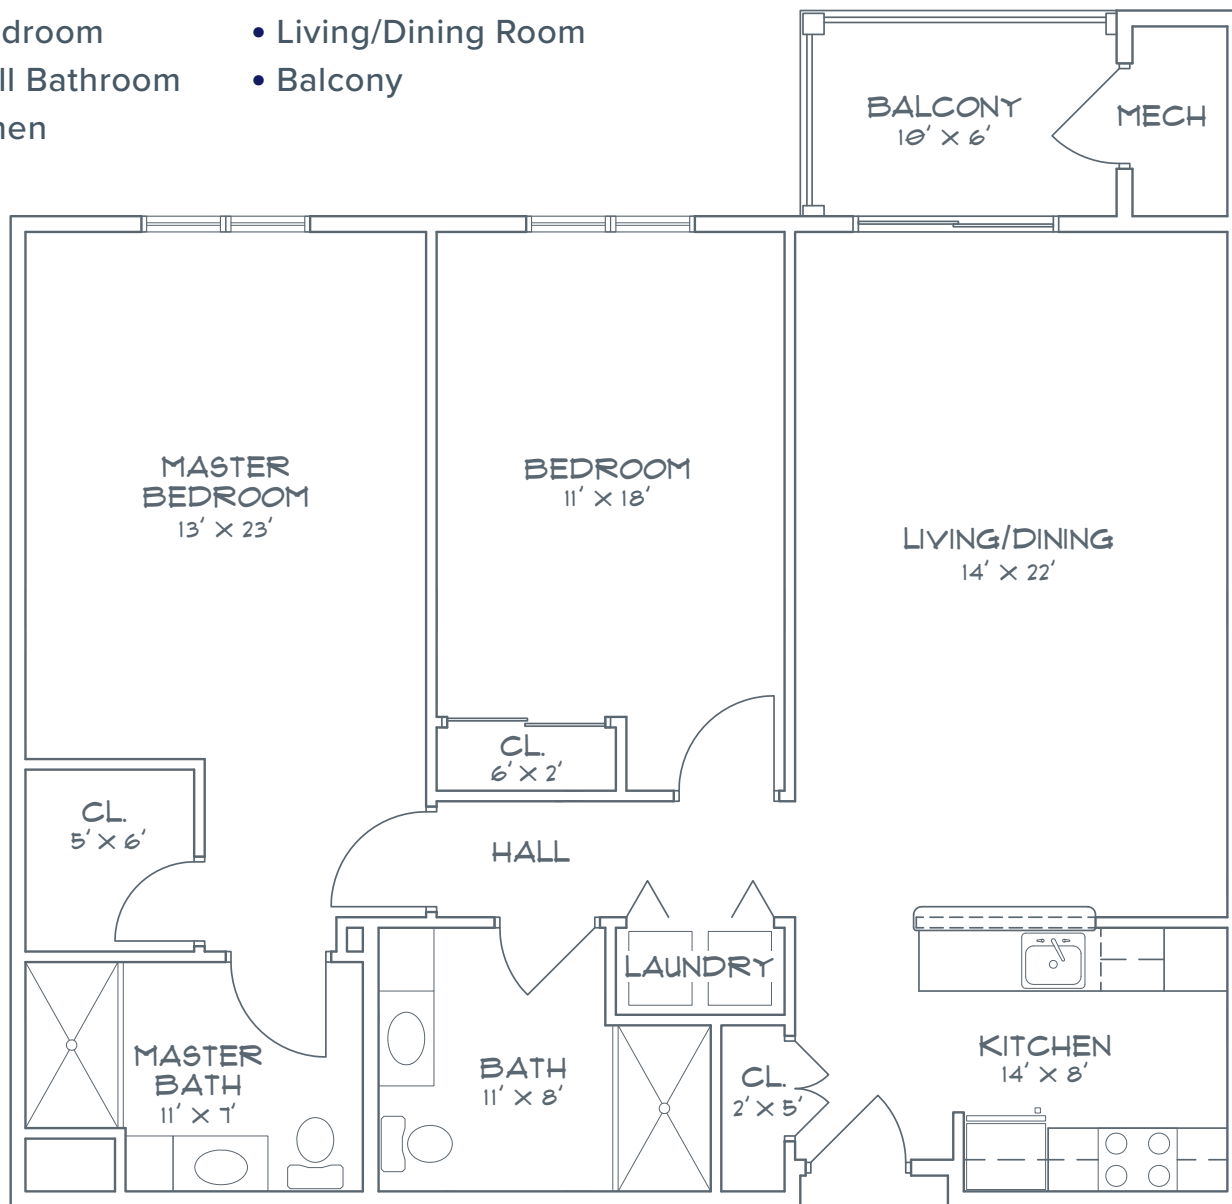

The Hamilton

1275 SQUARE FEET

- 2 Bedroom
- Living/Dining Room
- 2 Full Bathroom
- Balcony
- Kitchen

Measurements are approximate.