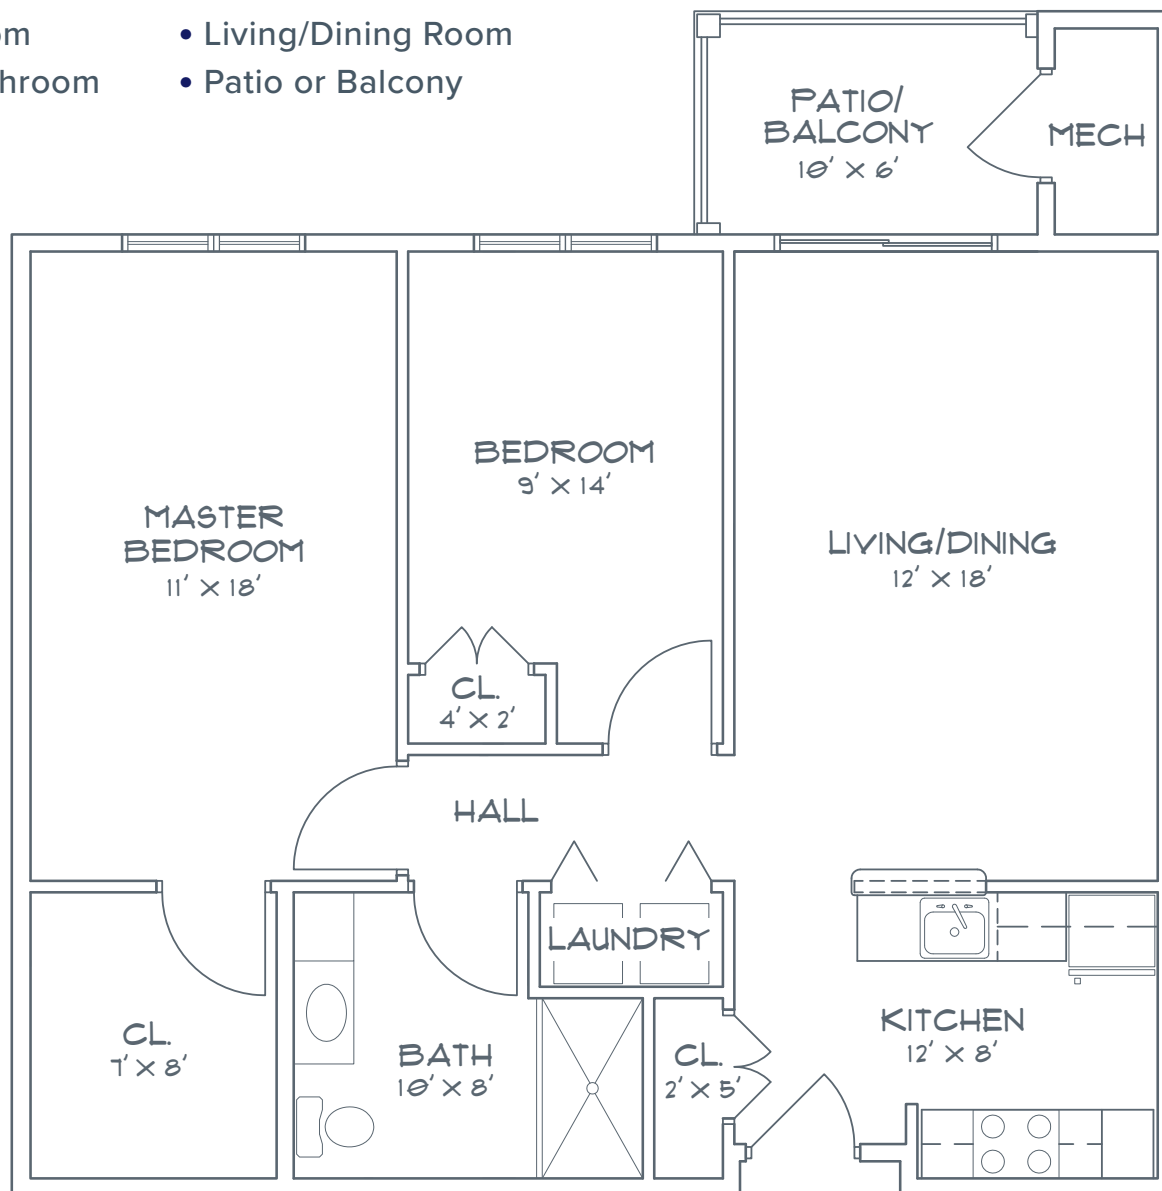

The Gillespie 1000 SQUARE FEET

- 2 Bedroom
- Living/Dining Room
- 1 Full Bathroom
- Patio or Balcony
- Kitchen

Measurements are approximate.

Summit At Mill Hill | 2 Mill Hill Court | Guilderland, NY 12159