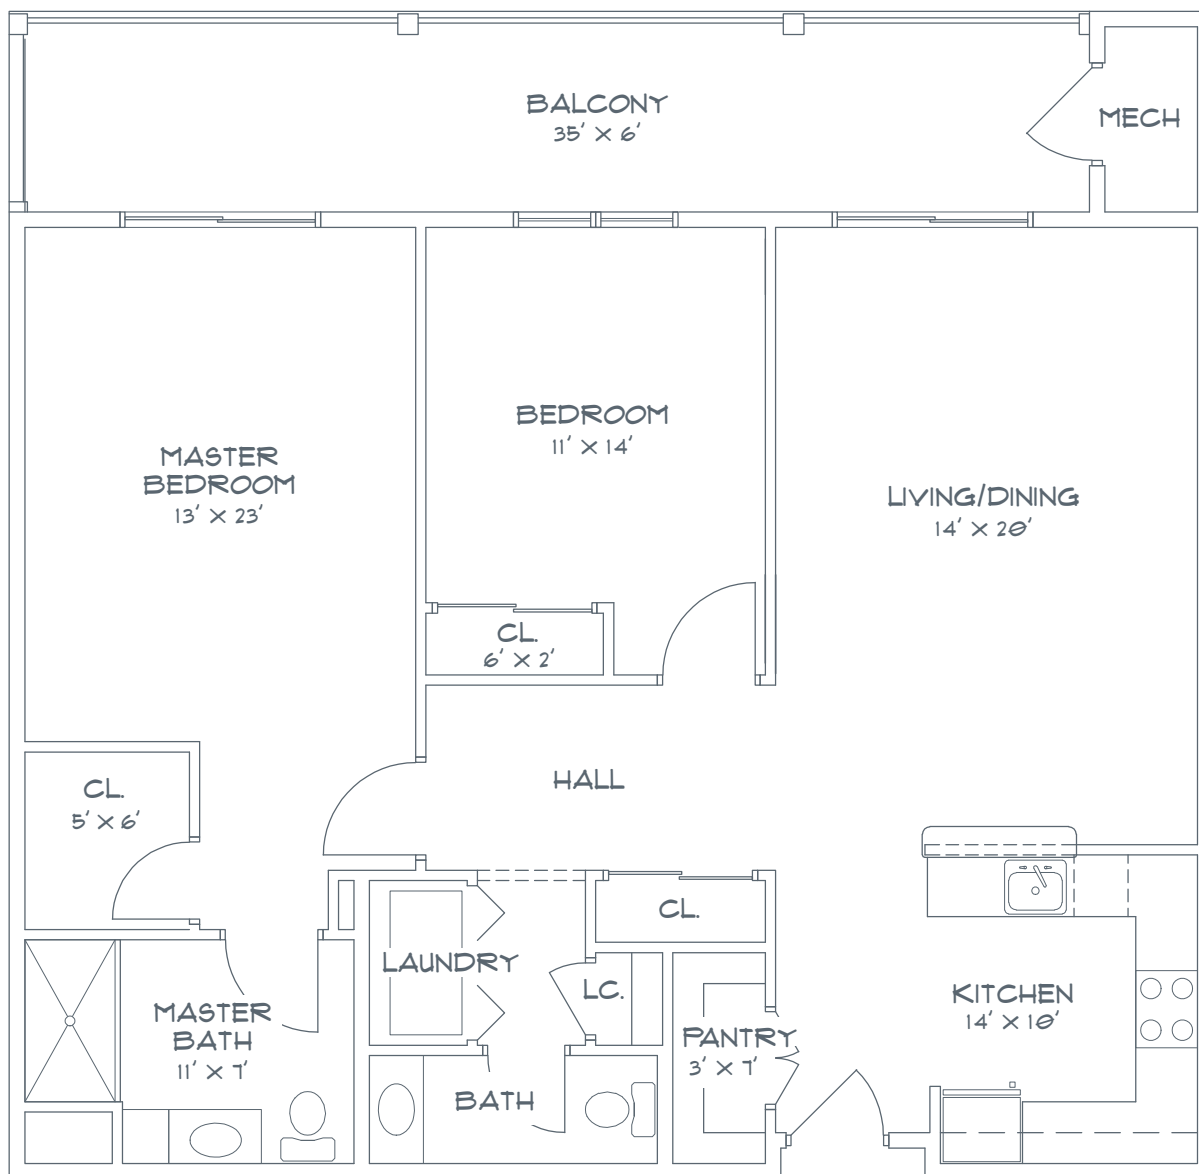

The Brookwood

1475 SQUARE FEET

- 2 Bedroom
- 1.5 Bathroom
- Living/Dining Room
- Kitchen
- Extended Balcony

Measurements are approximate.

Summit At Halfmoon | 29 Sitterly Road | Halfmoon, NY 12065

518.807.6800 | SummitAtHalfmoon.com