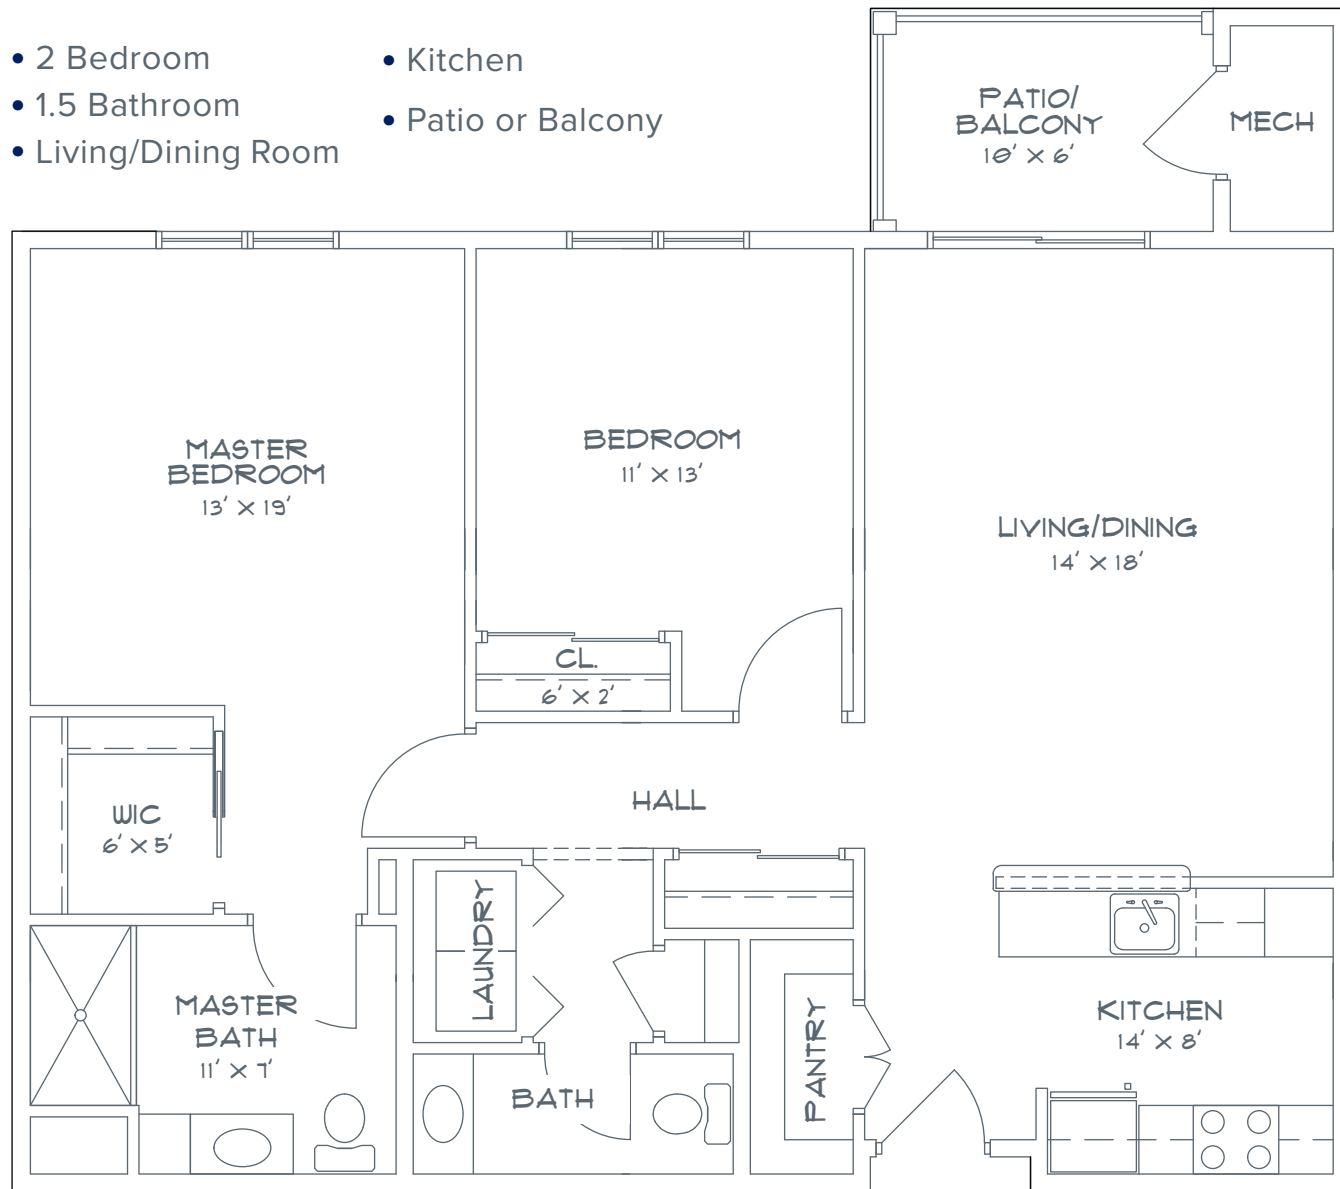

The Acadia

1150 SQUARE FEET

- 2 Bedroom
- 1.5 Bathroom
- Living/Dining Room
- Kitchen
- Patio or Balcony

Measurements are approximate.