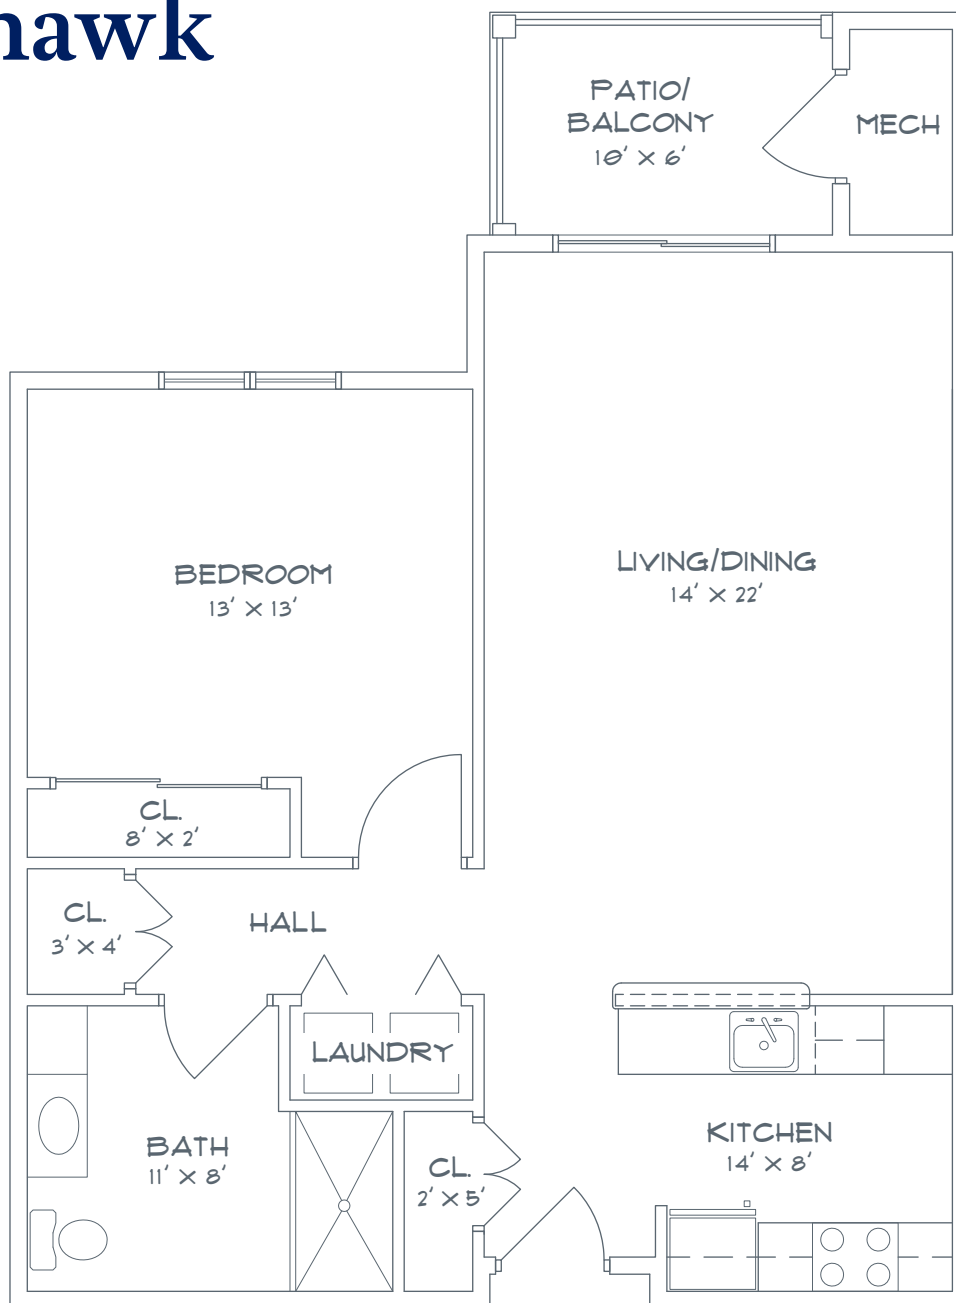

The Mohawk

880 SQUARE FEET

- 1 Bedroom
- 1 Full Bathroom
- Kitchen
- Living/Dining Room
- Patio or Balcony

Measurements are approximate.