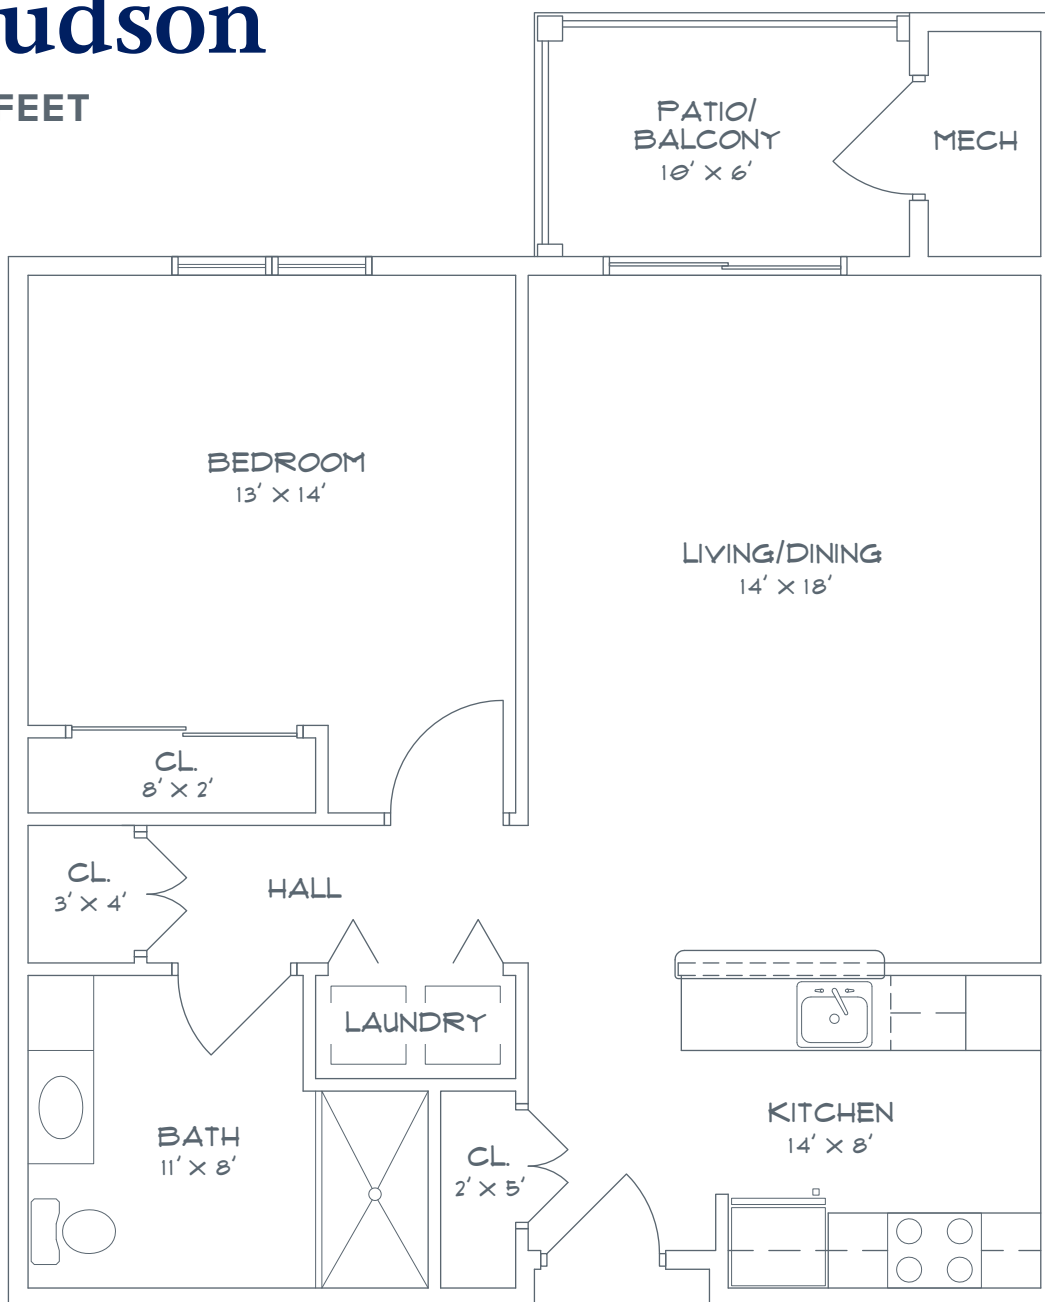

# The Hudson

**840 SQUARE FEET**

- 1 Bedroom
- 1 Full Bathroom
- Kitchen
- Living/  
Dining Room
- Patio  
or Balcony

Measurements are approximate.