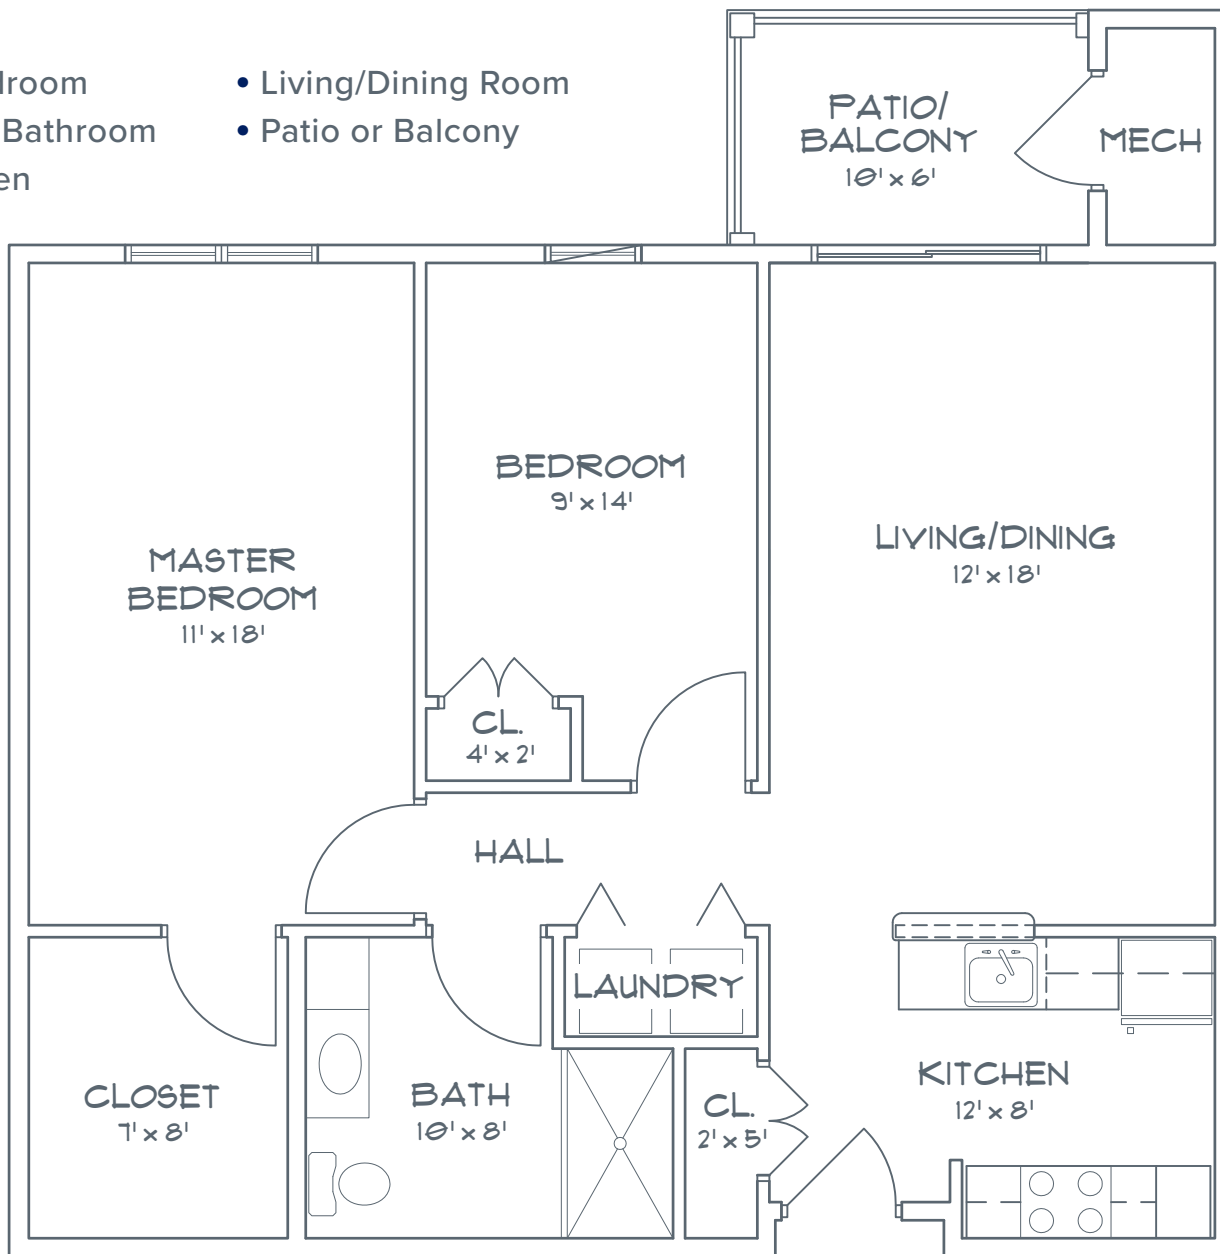

# The Yates 945 SQUARE FEET

- 2 Bedroom
- Living/Dining Room
- 1 Full Bathroom
- Patio or Balcony
- Kitchen

Measurements are approximate.