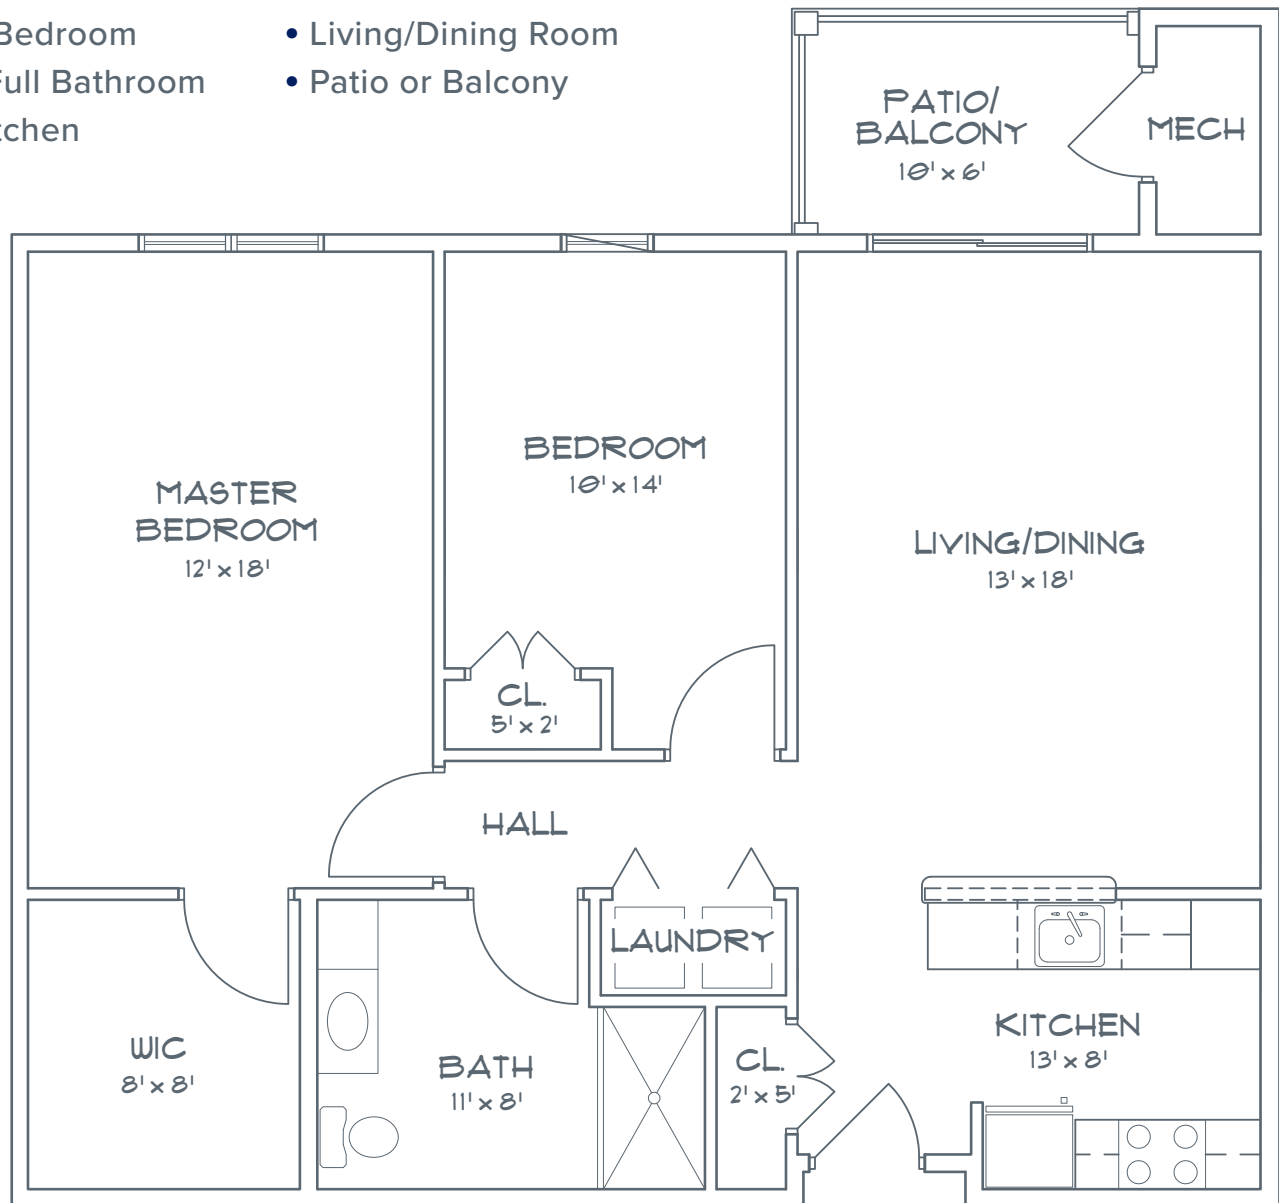

The Stockade 1030 SQUARE FEET

- 2 Bedroom
- Living/Dining Room
- 1 Full Bathroom
- Patio or Balcony
- Kitchen

Measurements are approximate.