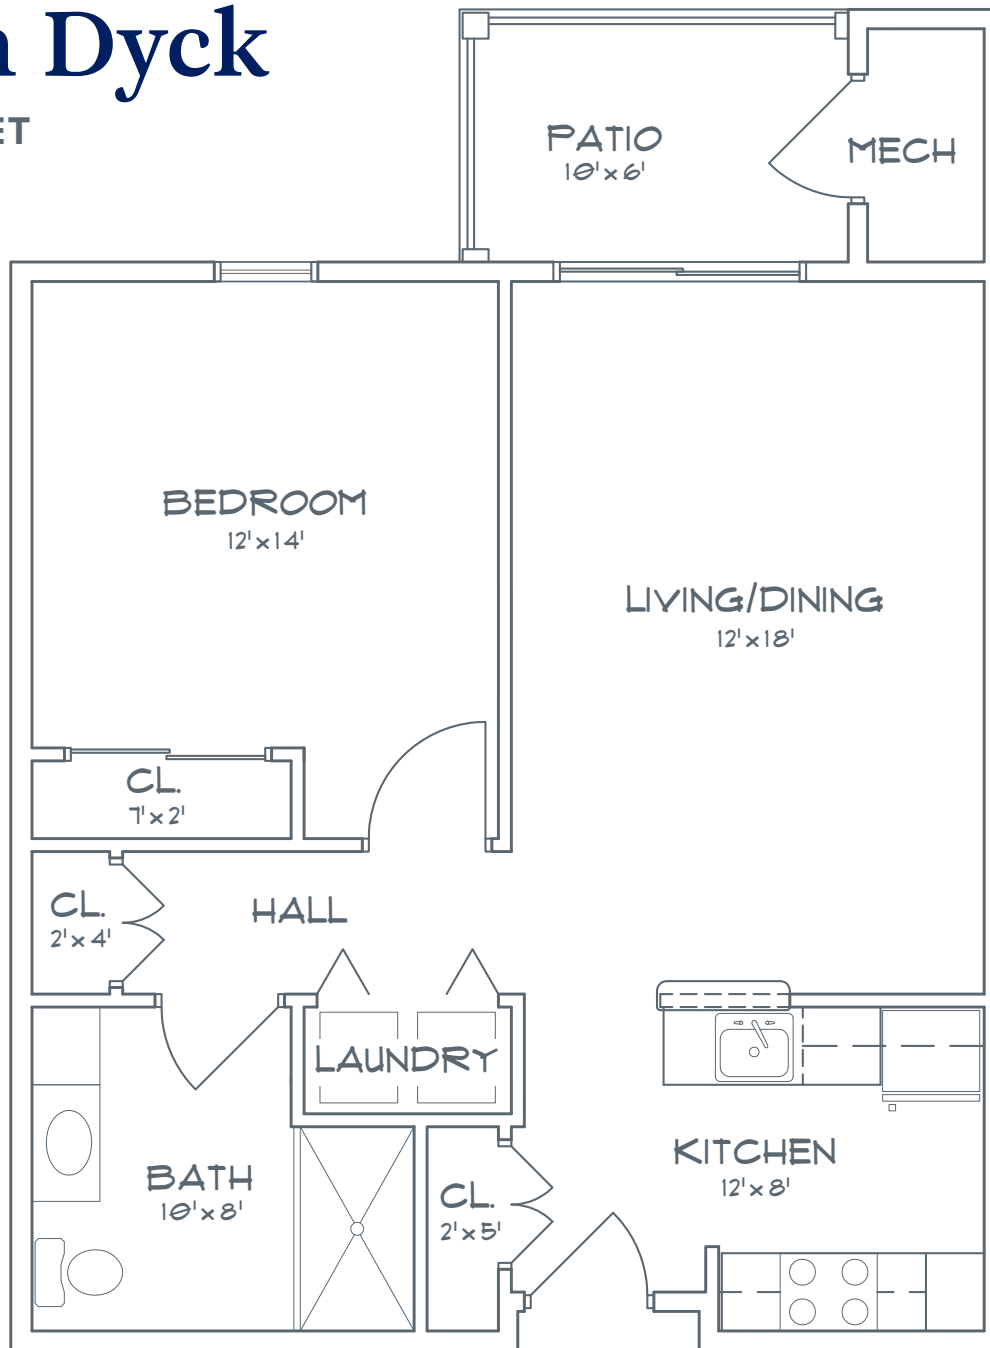

The Van Dyck

720 SQUARE FEET

- 1 Bedroom
- 1 Full Bathroom
- Kitchen
- Living/Dining Room
- Patio

Measurements are approximate.

Summit At Glenwyck | 150 Dutch Meadows Lane | Glenville, NY 12302

518.280.7340 | SummitAtGlenwyck.com