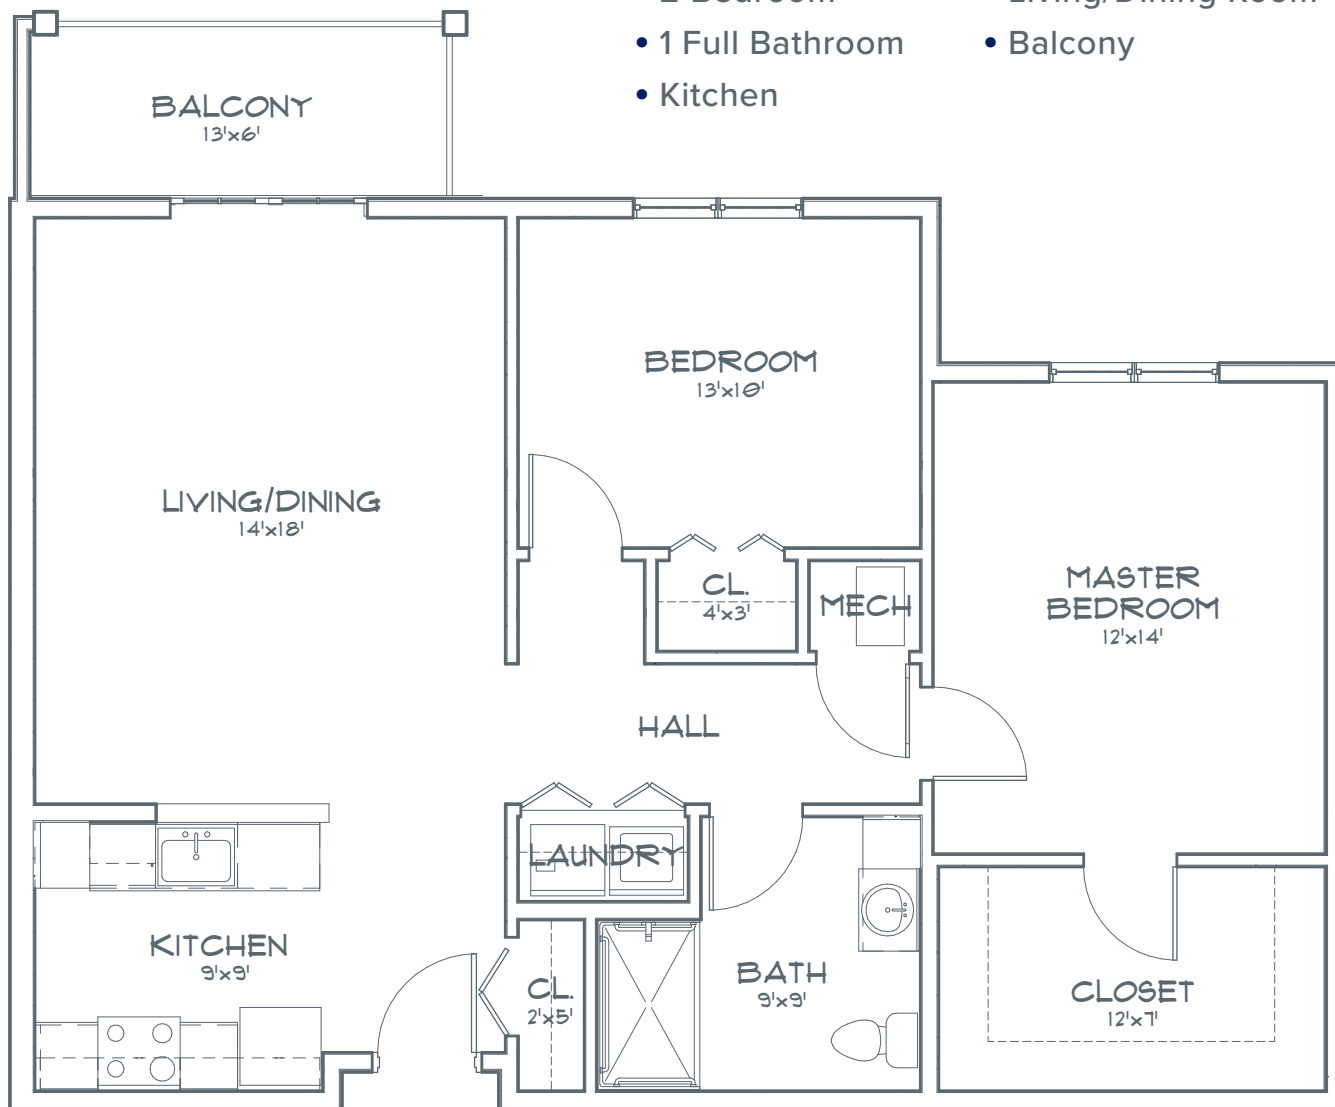

# The Sheridan 975 SQUARE FEET

- 2 Bedroom
- 1 Full Bathroom
- Kitchen
- Living/Dining Room
- Balcony

Measurements are approximate.

Summit At Eastwyck | 1 Eastwyck Circle | North Greenbush, NY 12144

518.874.1638 | [SummitAtEastwyck.com](http://SummitAtEastwyck.com)