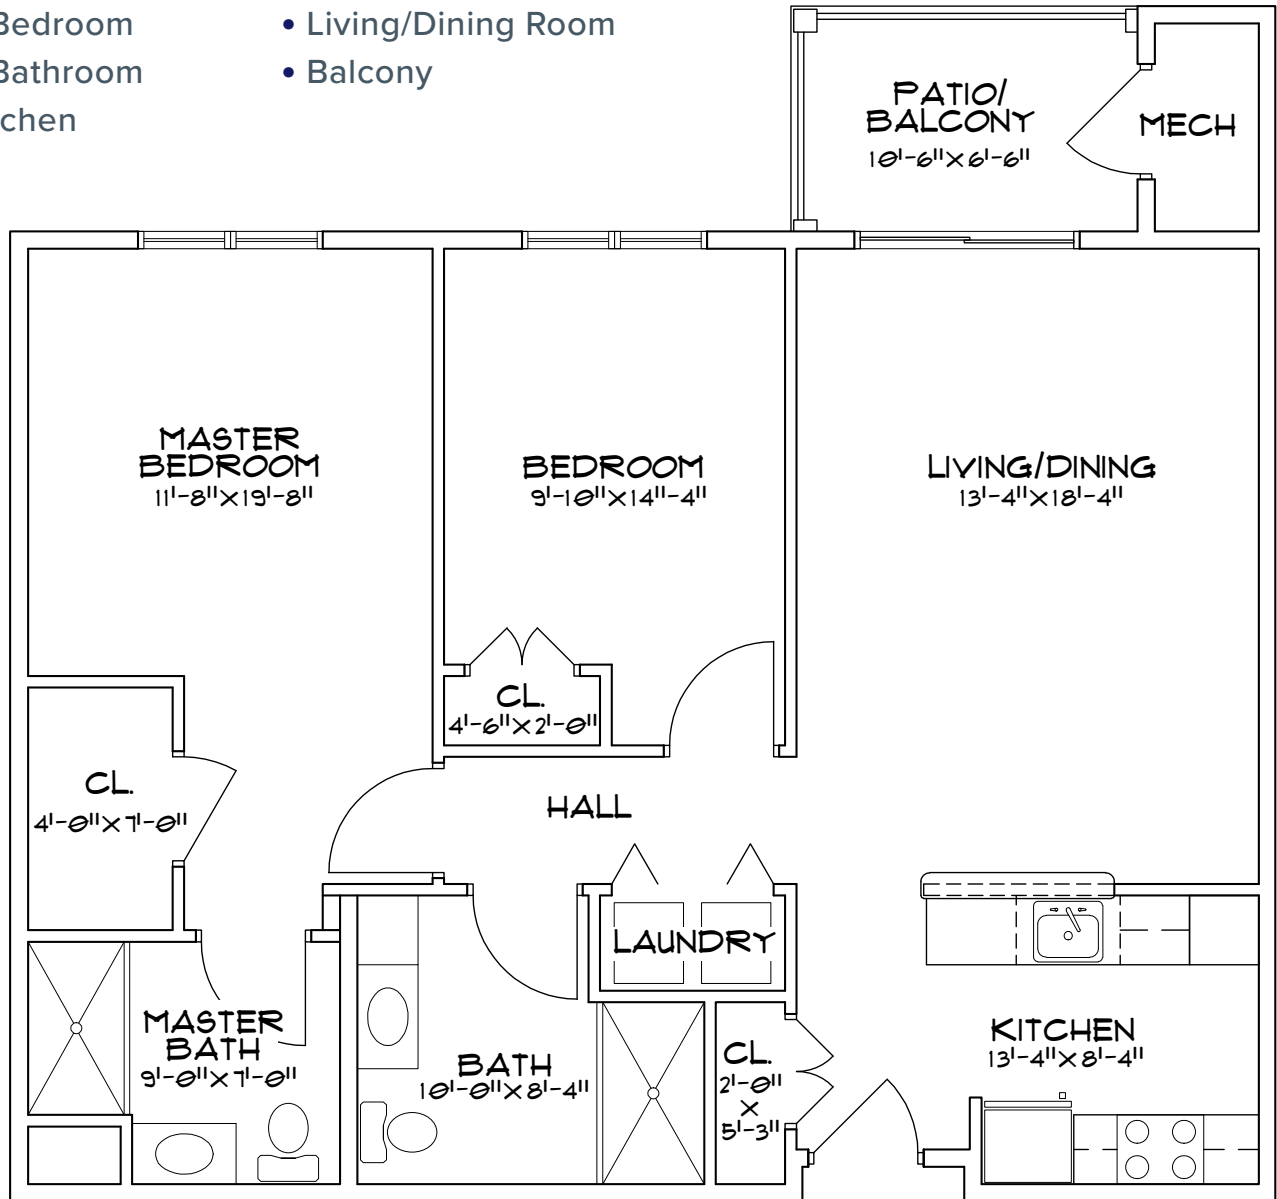

The Helderberg

1070 SQUARE FEET

- 2 Bedroom
- 2 Bathroom
- Kitchen
- Living/Dining Room
- Balcony

Measurements are approximate.

Summit At Mill Hill | 2 Mill Hill Court | Guilderland, NY 12159

SummitAtMillHill.com