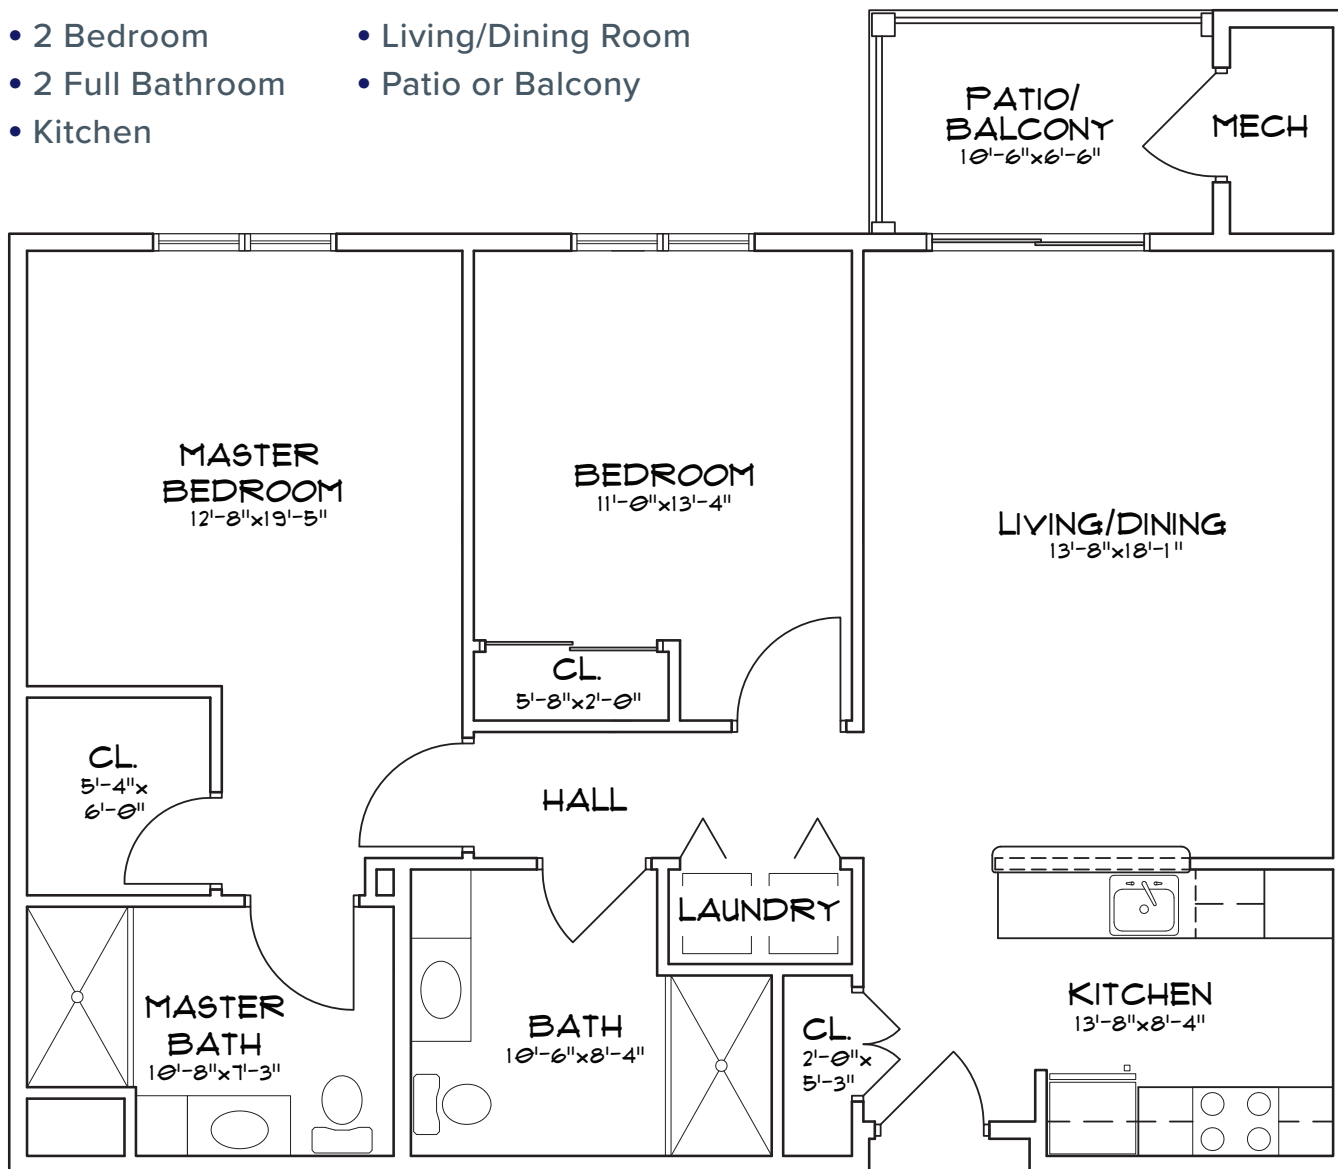

# The Strong

1140 SQUARE FEET

- 2 Bedroom
- Living/Dining Room
- 2 Full Bathroom
- Patio or Balcony
- Kitchen

Measurements are approximate.