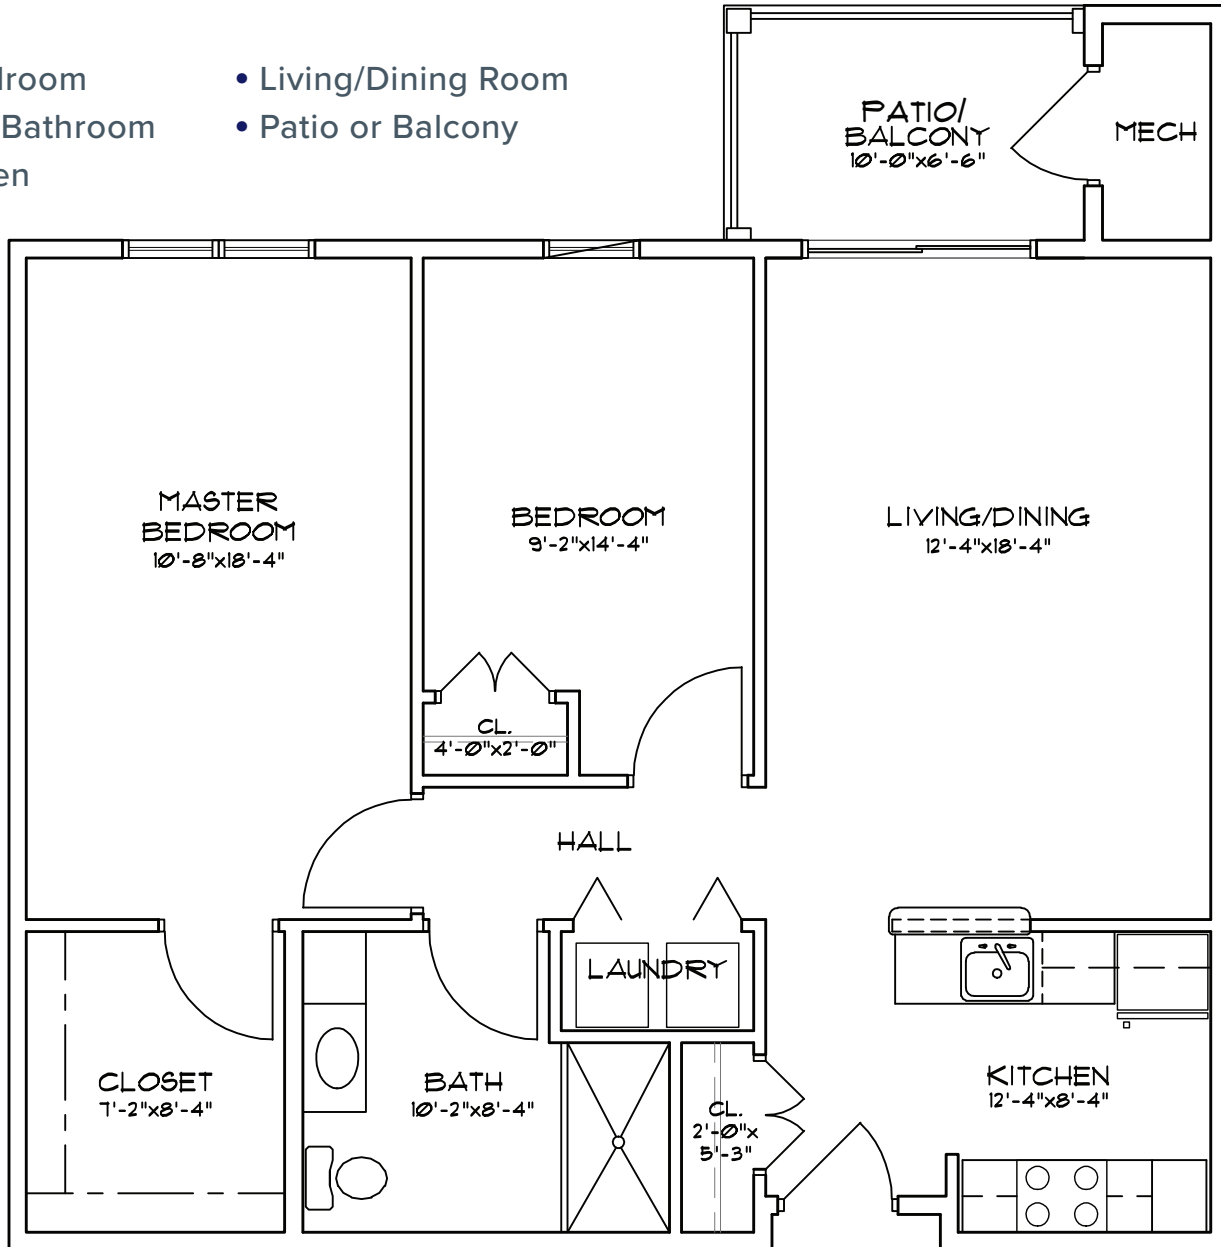

# The Yates 955 SQUARE FEET

- 2 Bedroom
- Living/Dining Room
- 1 Full Bathroom
- Patio or Balcony
- Kitchen

Measurements are approximate.