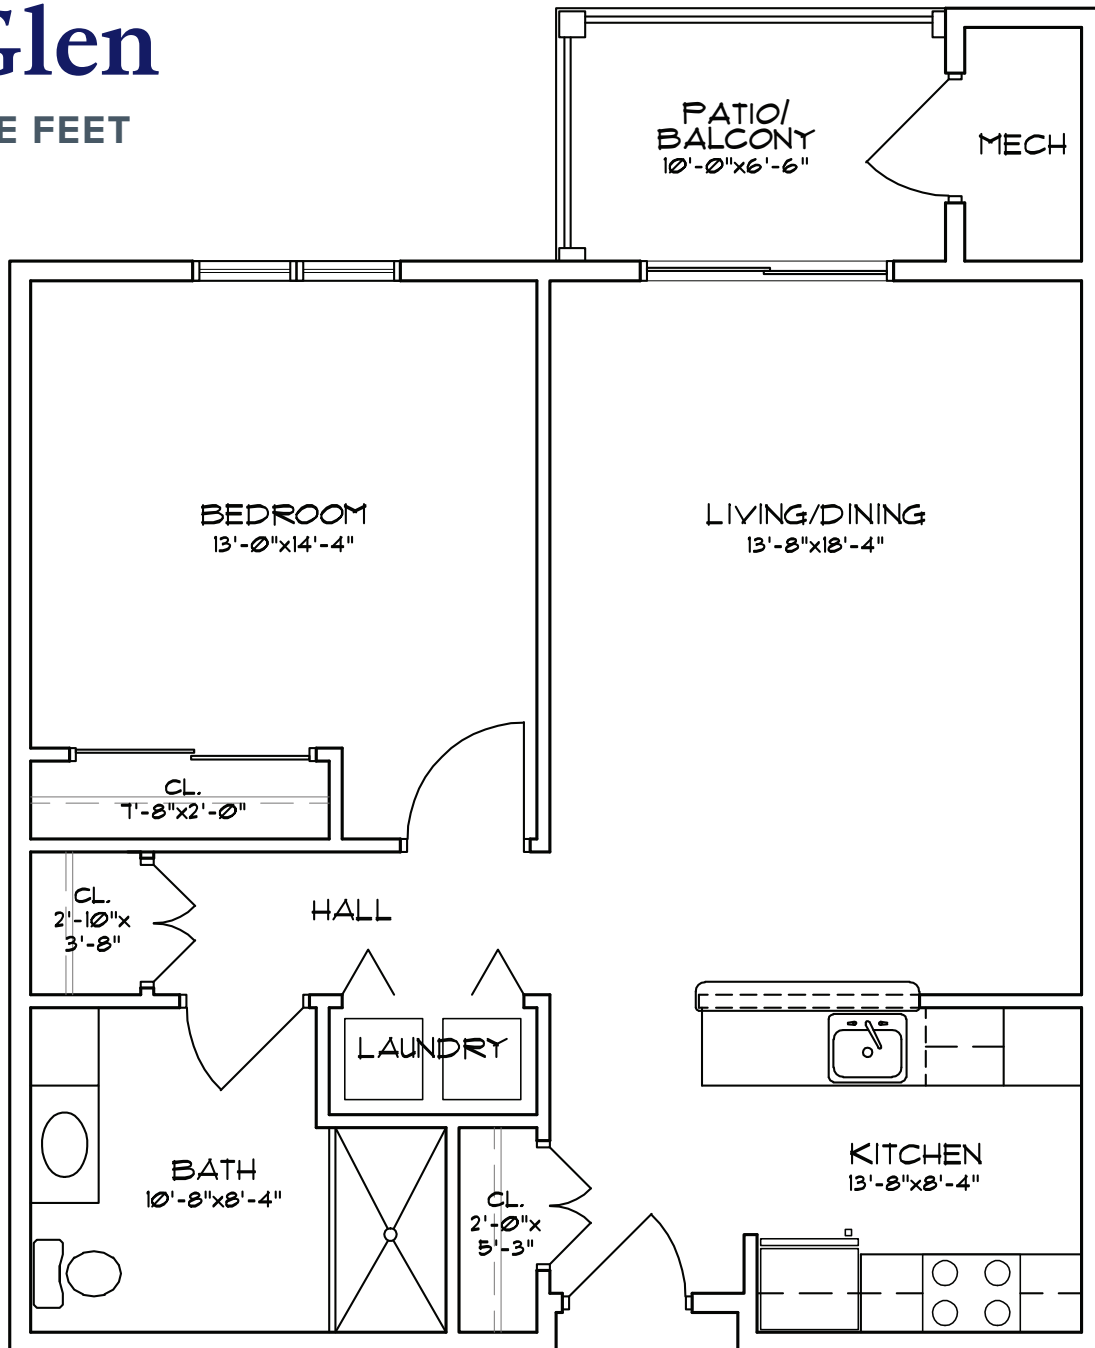

# The Glen

780 SQUARE FEET

- 1 Bedroom
- 1 Full Bathroom
- Kitchen
- Living/ Dining Room
- Patio or Balcony

Measurements are approximate.

Summit At Glenwyck | 150 Dutch Meadows Lane, Glenville, NY 12302

518.280.7340 | [SummitSeniorLife.com/Glenville](http://SummitSeniorLife.com/Glenville)