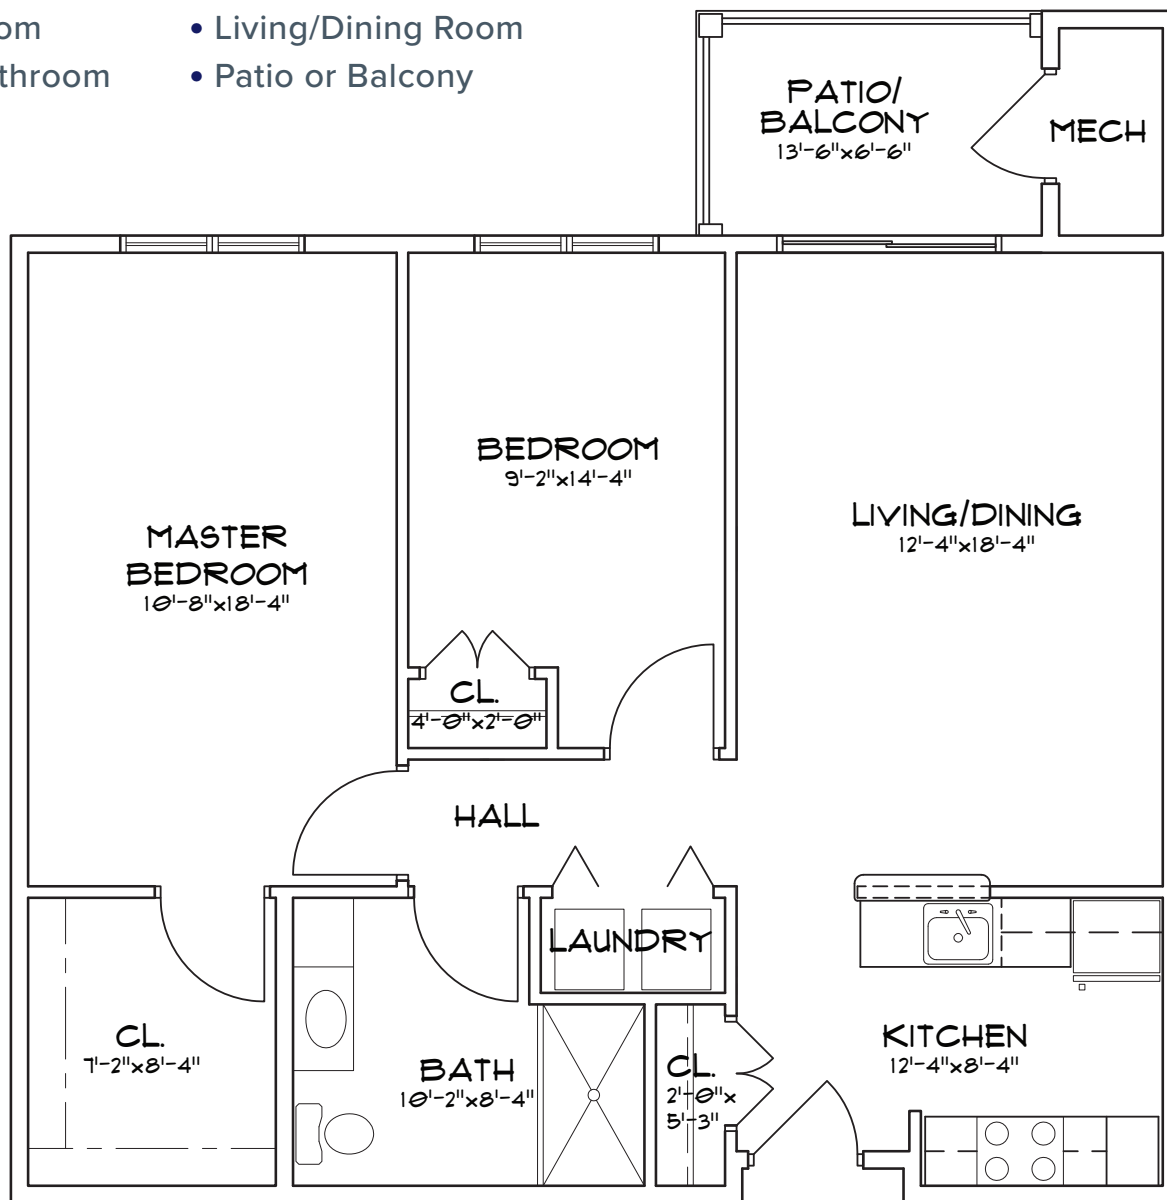

The Pruyn 995 SQUARE FEET

- 2 Bedroom
- Living/Dining Room
- 1 Full Bathroom
- Patio or Balcony
- Kitchen

Measurements are approximate.