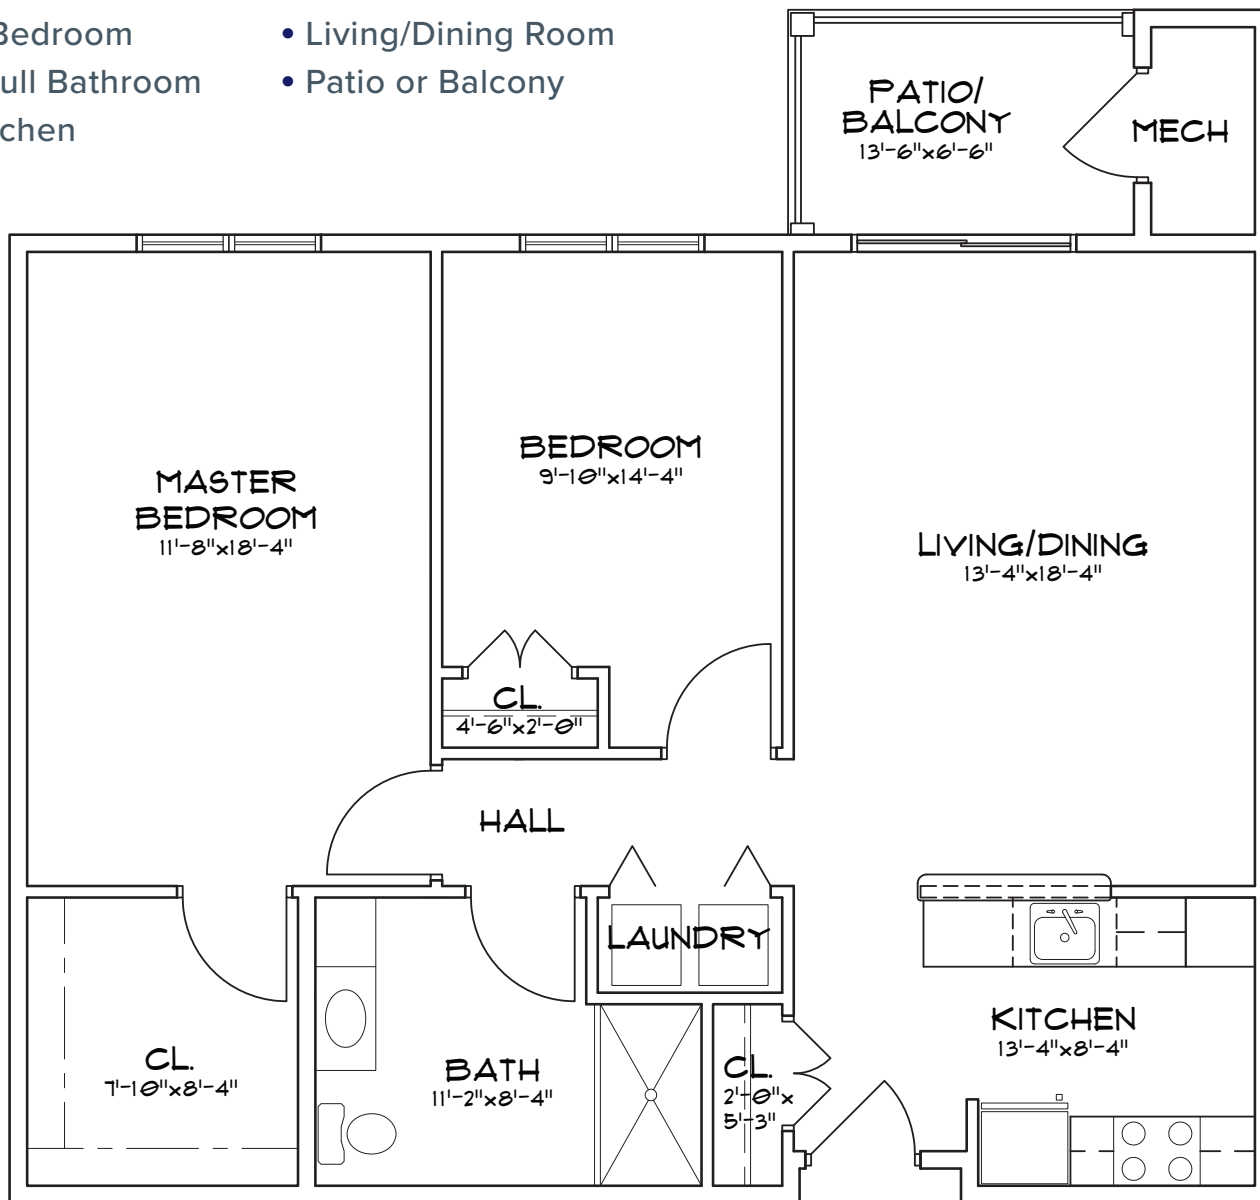

The Goodrich 1070 SQUARE FEET

- 2 Bedroom
- Living/Dining Room
- 1 Full Bathroom
- Patio or Balcony
- Kitchen

Measurements are approximate.