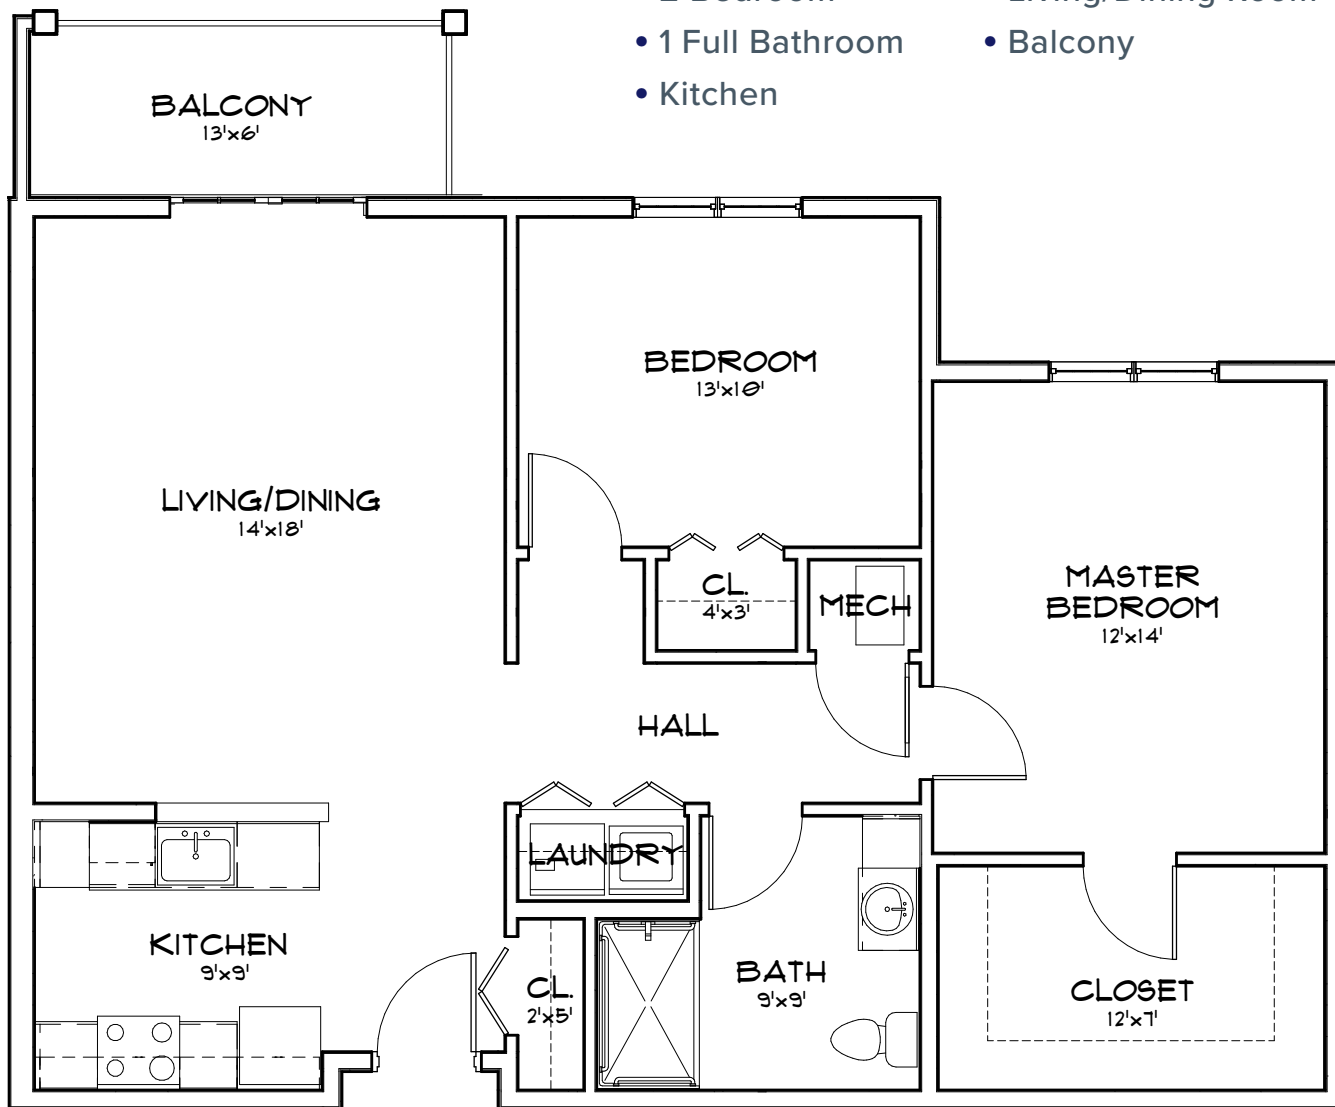

The Sheridan 915 SQUARE FEET

- 2 Bedroom
- 1 Full Bathroom
- Kitchen
- Living/Dining Room
- Balcony

Measurements are approximate.

Summit At Eastwyck | 1 Eastwyck Circle | North Greenbush, NY 12144

518.874.1638 | SummitAtEastwyck.com