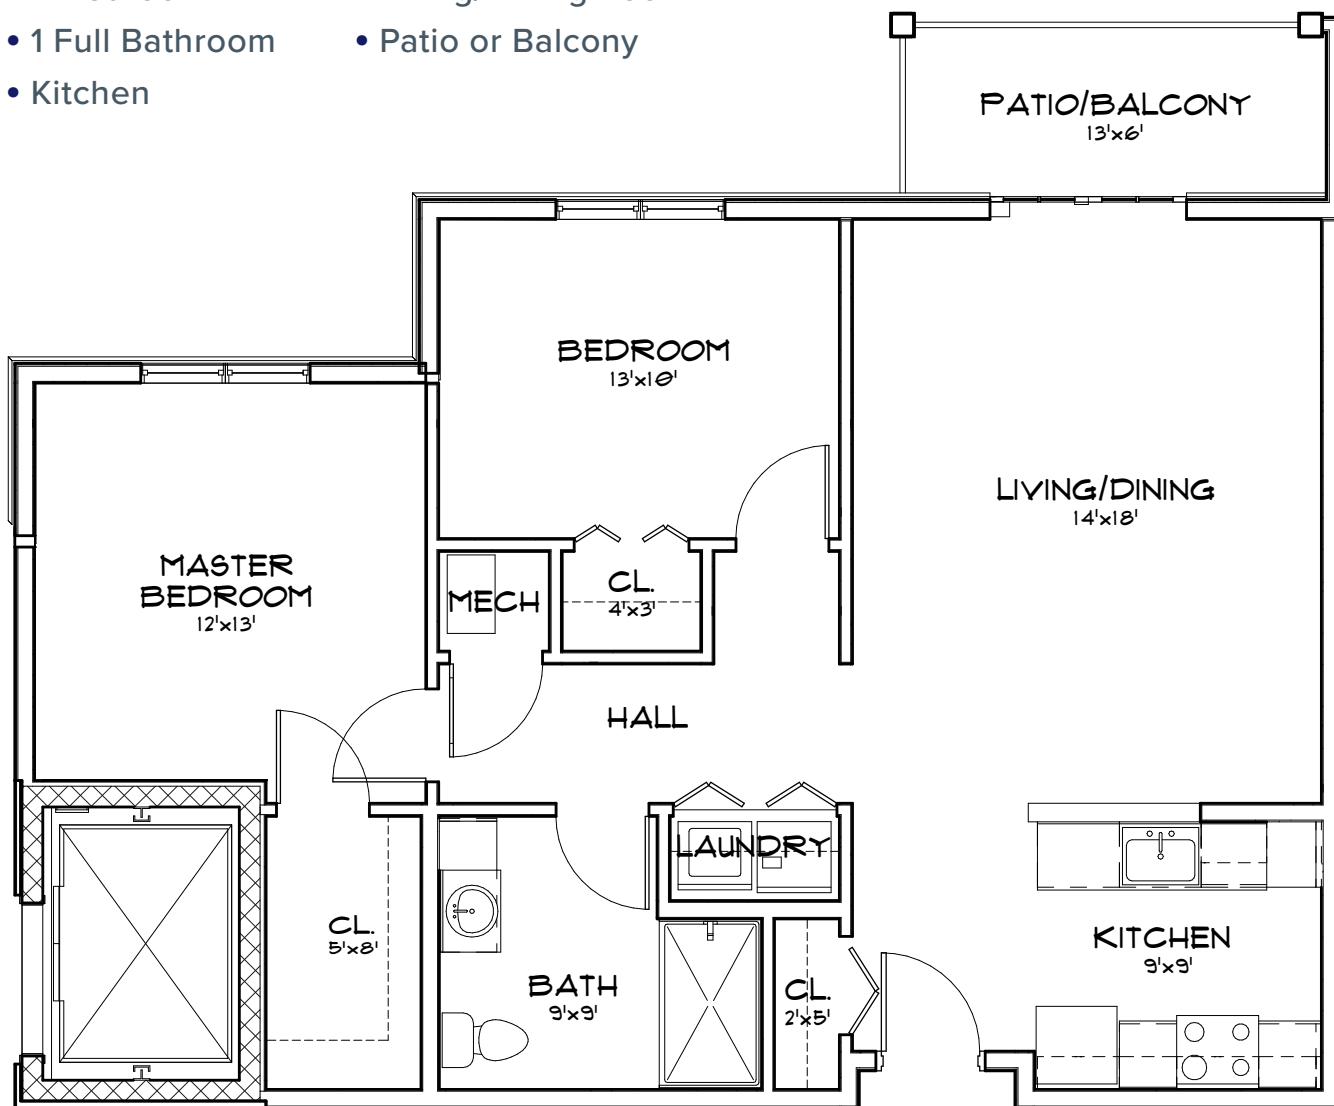

# The Schuyler 915 SQUARE FEET

- 2 Bedroom
- 1 Full Bathroom
- Kitchen
- Living/Dining Room
- Patio or Balcony

Measurements are approximate.

Summit At Eastwyck | 1 Eastwyck Circle | North Greenbush, NY 12144