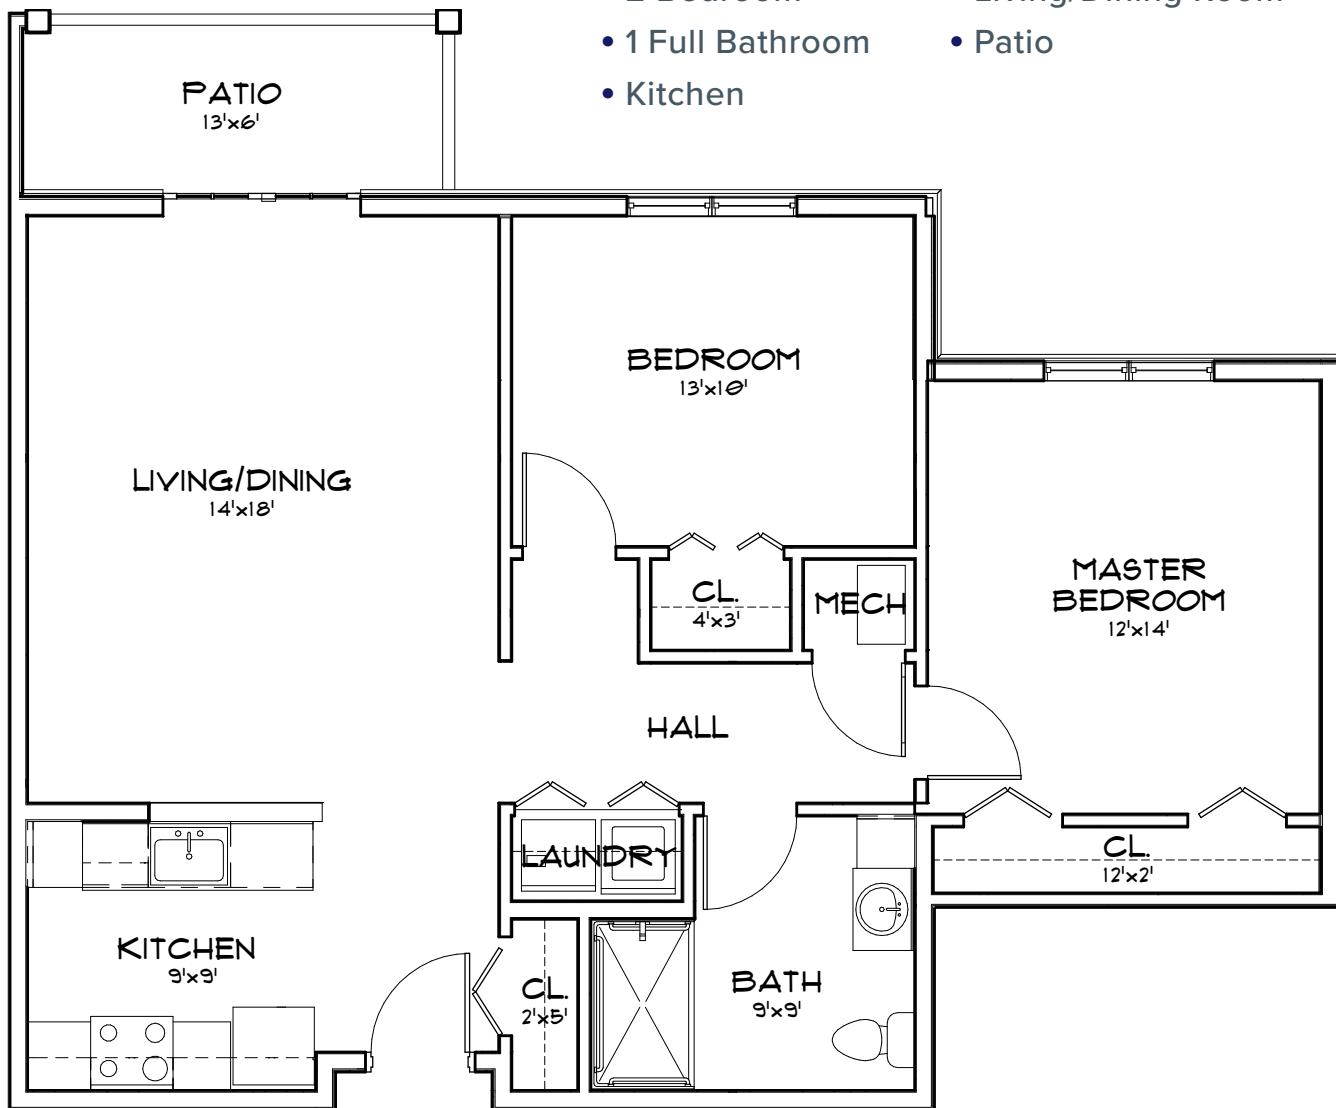

# The Corning

900 SQUARE FEET

- 2 Bedroom
- 1 Full Bathroom
- Kitchen
- Living/Dining Room
- Patio

Measurements are approximate.

Summit At Eastwyck | 1 Eastwyck Circle | North Greenbush, NY 12144

518.874.1638 | [SummitAtEastwyck.com](http://SummitAtEastwyck.com)