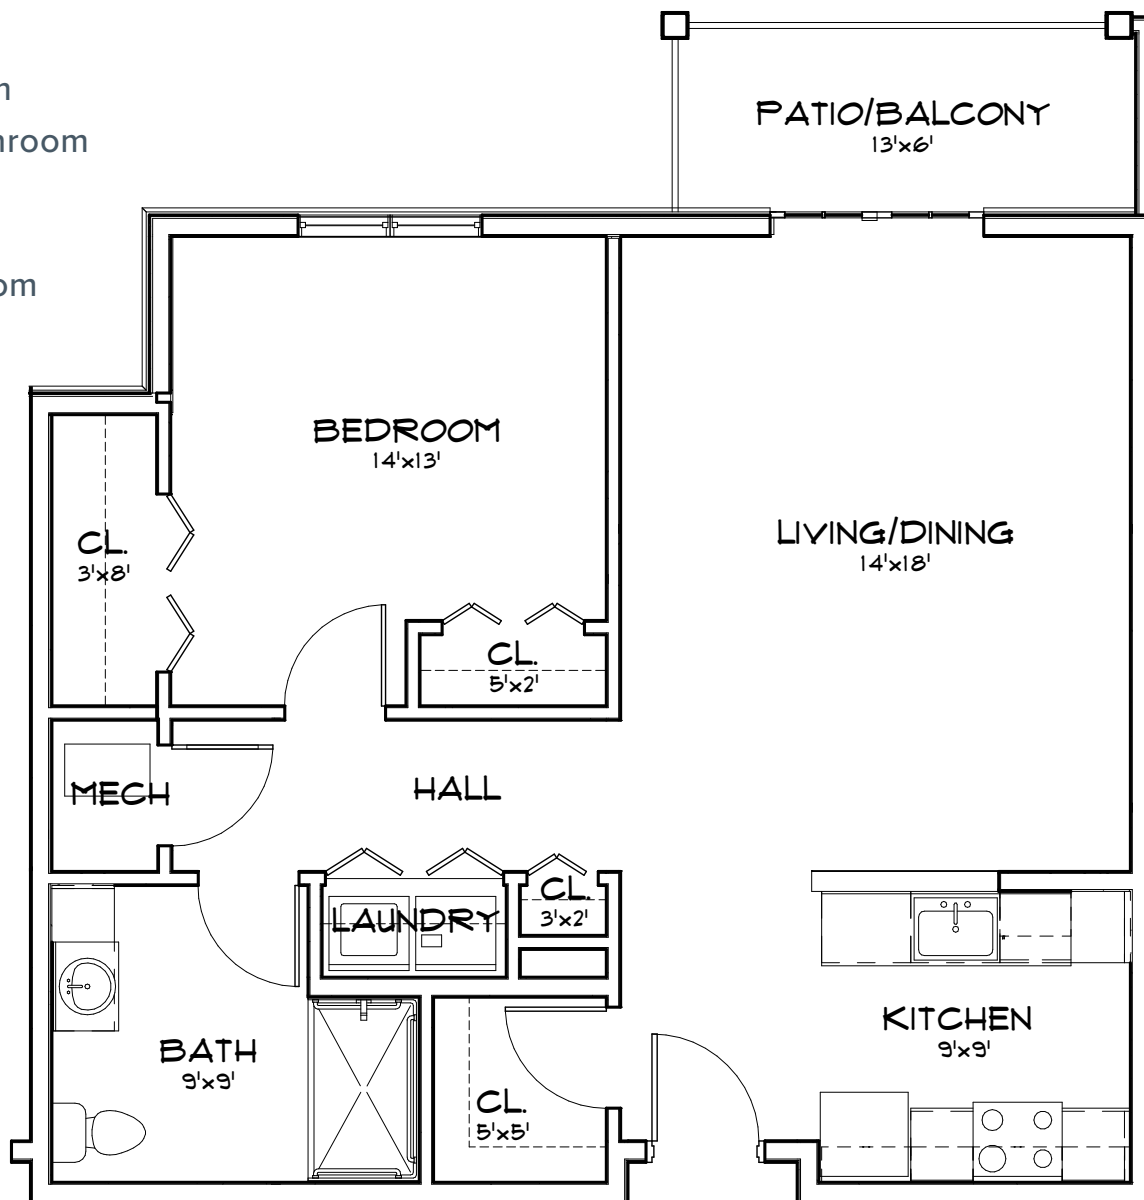

The VanRensselaer

780 SQUARE FEET

- 1 Bedroom
- 1 Full Bathroom
- Kitchen
- Living/
Dining Room
- Patio or
Balcony

Measurements are approximate.

Summit At Eastwyck | 1 Eastwyck Circle | North Greenbush, NY 12144