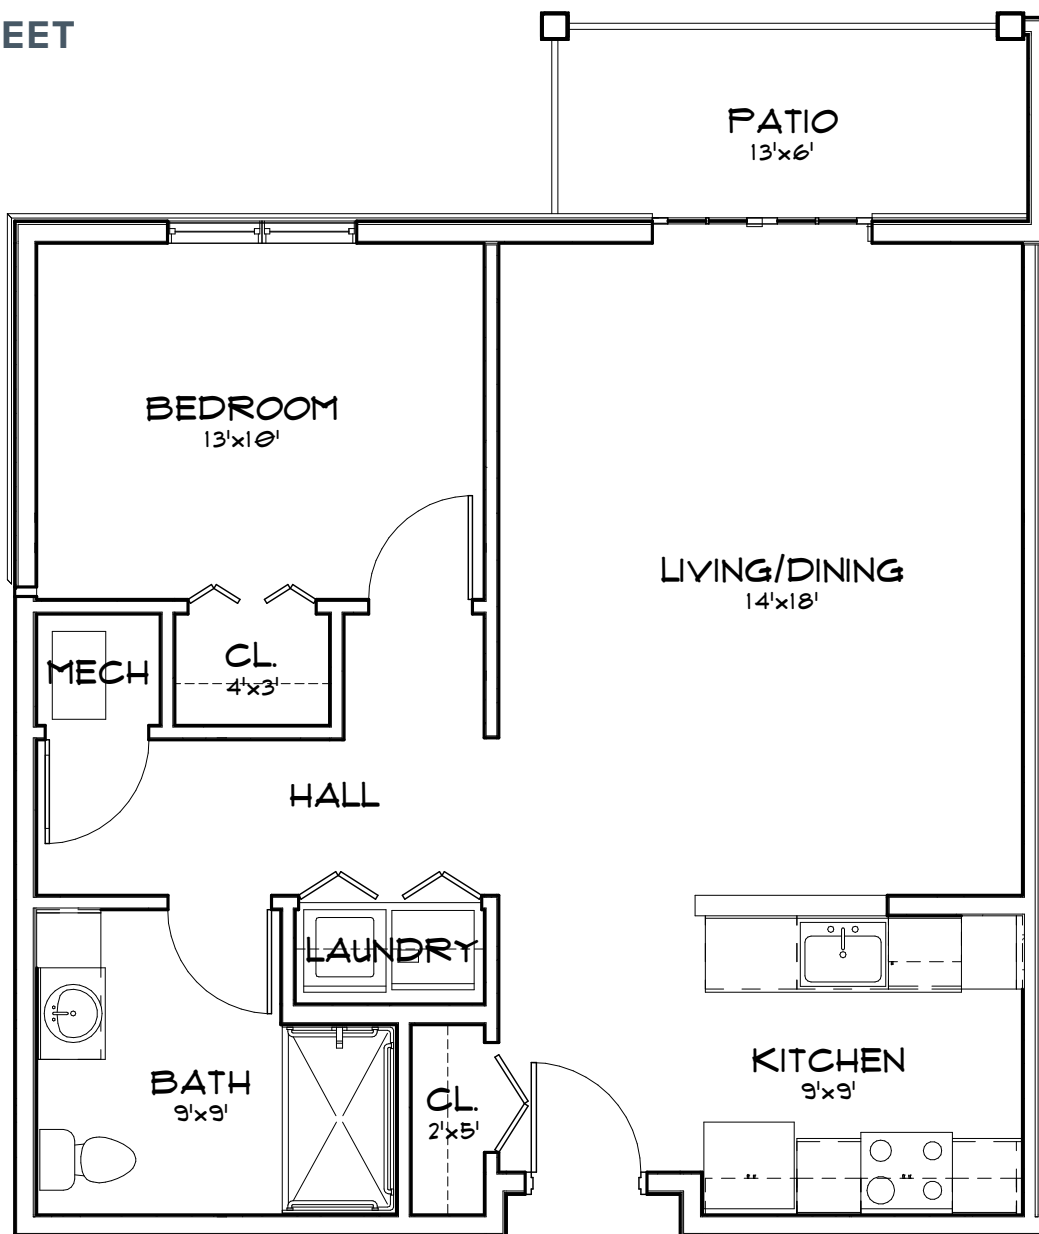

# The DeWitt

710 SQUARE FEET

- 1 Bedroom
- 1 Full Bathroom
- Kitchen
- Living/  
Dining Room
- Patio

Measurements are approximate.

Summit At Eastwyck | 1 Eastwyck Circle | North Greenbush, NY 12144

518.874.1638 | [SummitAtEastwyck.com](http://SummitAtEastwyck.com)