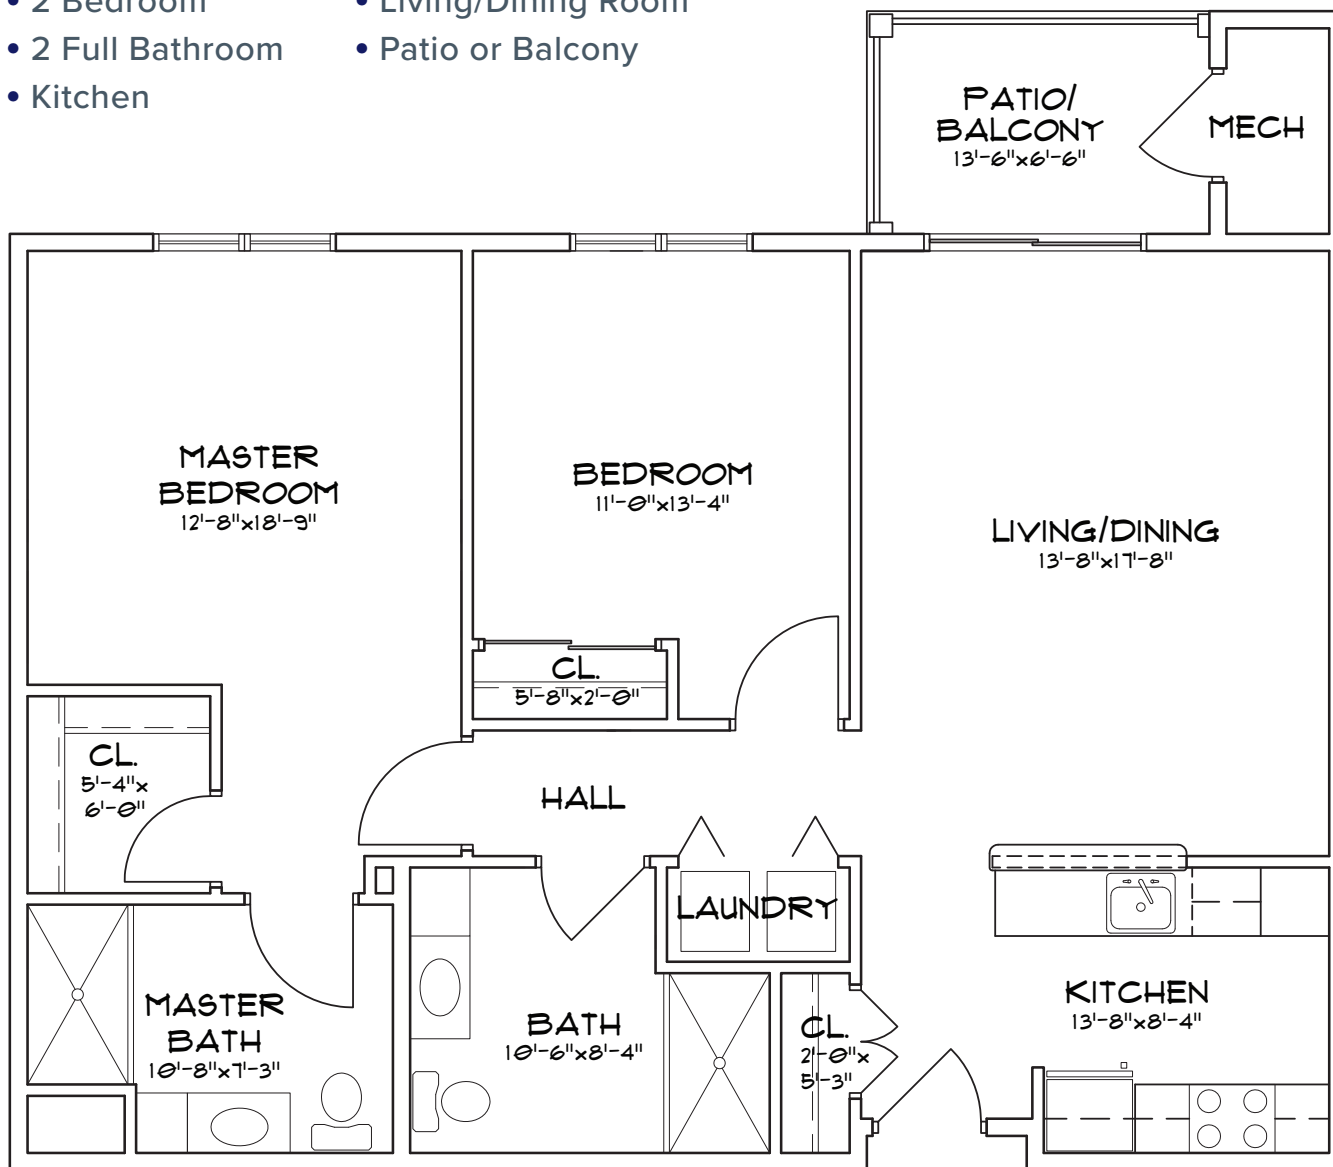

The VanPatten 1060 SQUARE FEET

- 2 Bedroom
- Living/Dining Room
- 2 Full Bathroom
- Patio or Balcony
- Kitchen

Measurements are approximate.

Summit At Mill Hill | 2 Mill Hill Court | Guilderland, NY 12159