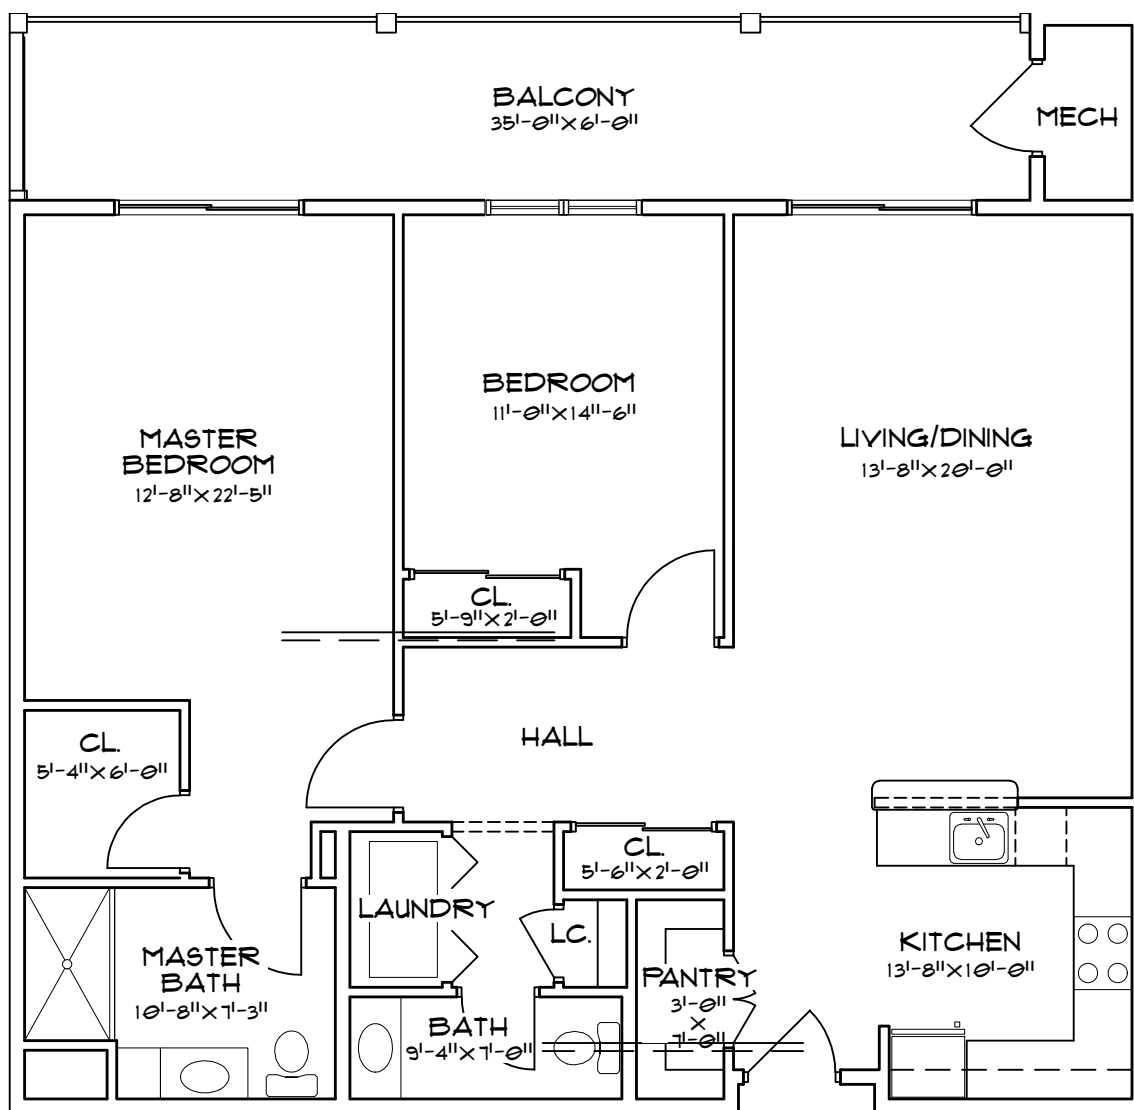

# The Pangburn 1225 SQUARE FEET

- 2 Bedroom
- 1 Full Bathroom and 1 Half Bathroom
- Living/Dining Room
- Kitchen
- Balcony
- Pantry

Measurements are approximate.