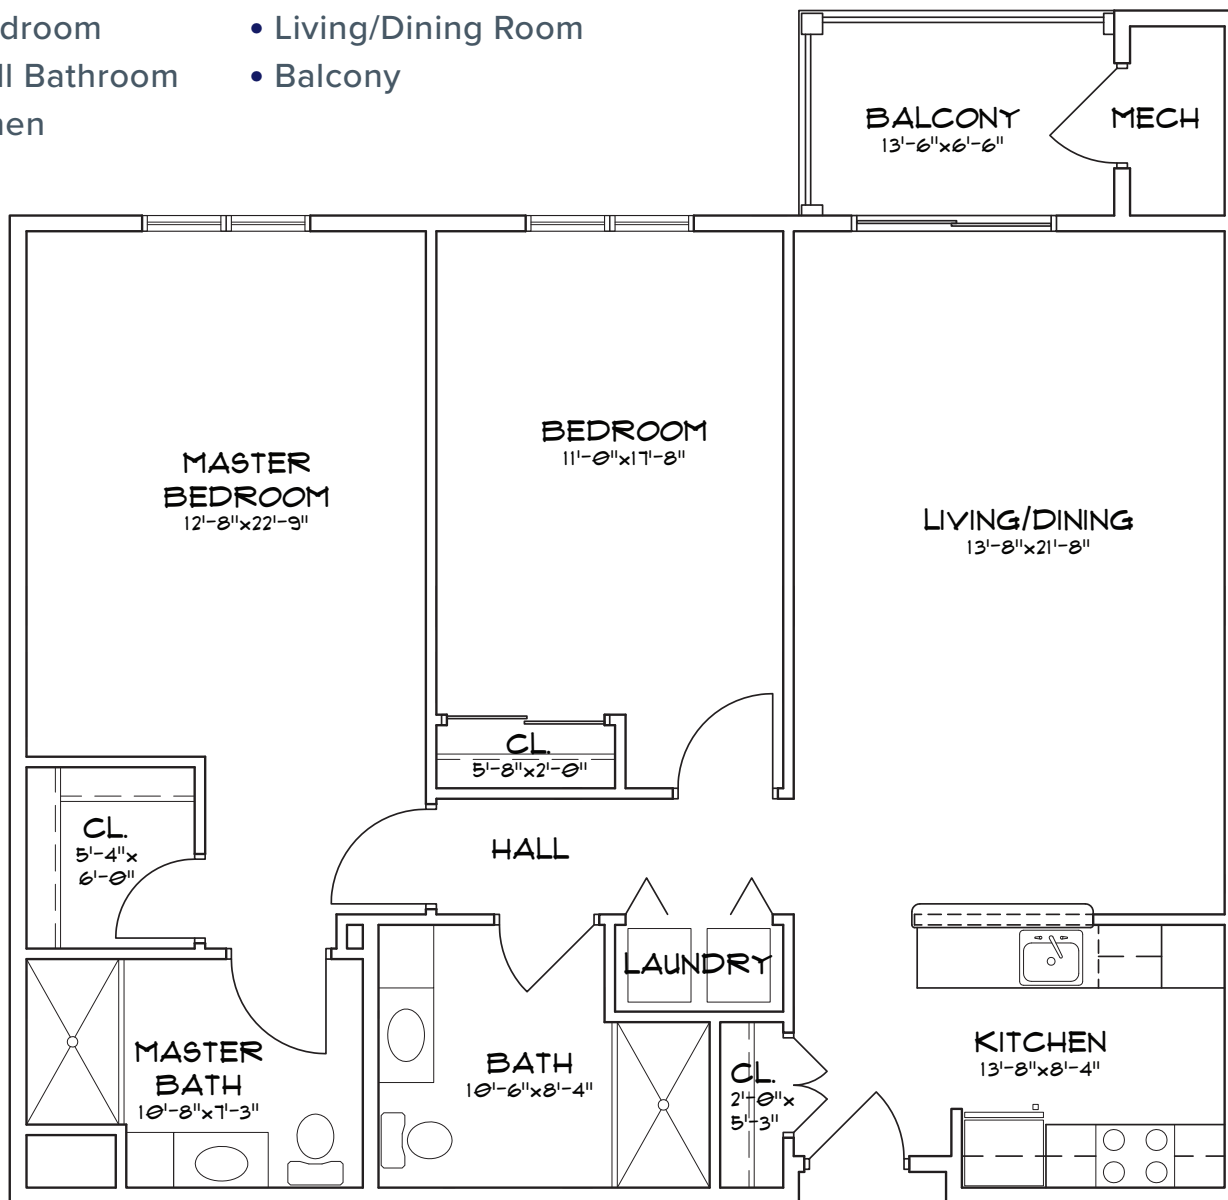

The Hamilton

1225 SQUARE FEET

- 2 Bedroom
- 2 Full Bathroom
- Kitchen
- Living/Dining Room
- Balcony

Measurements are approximate.