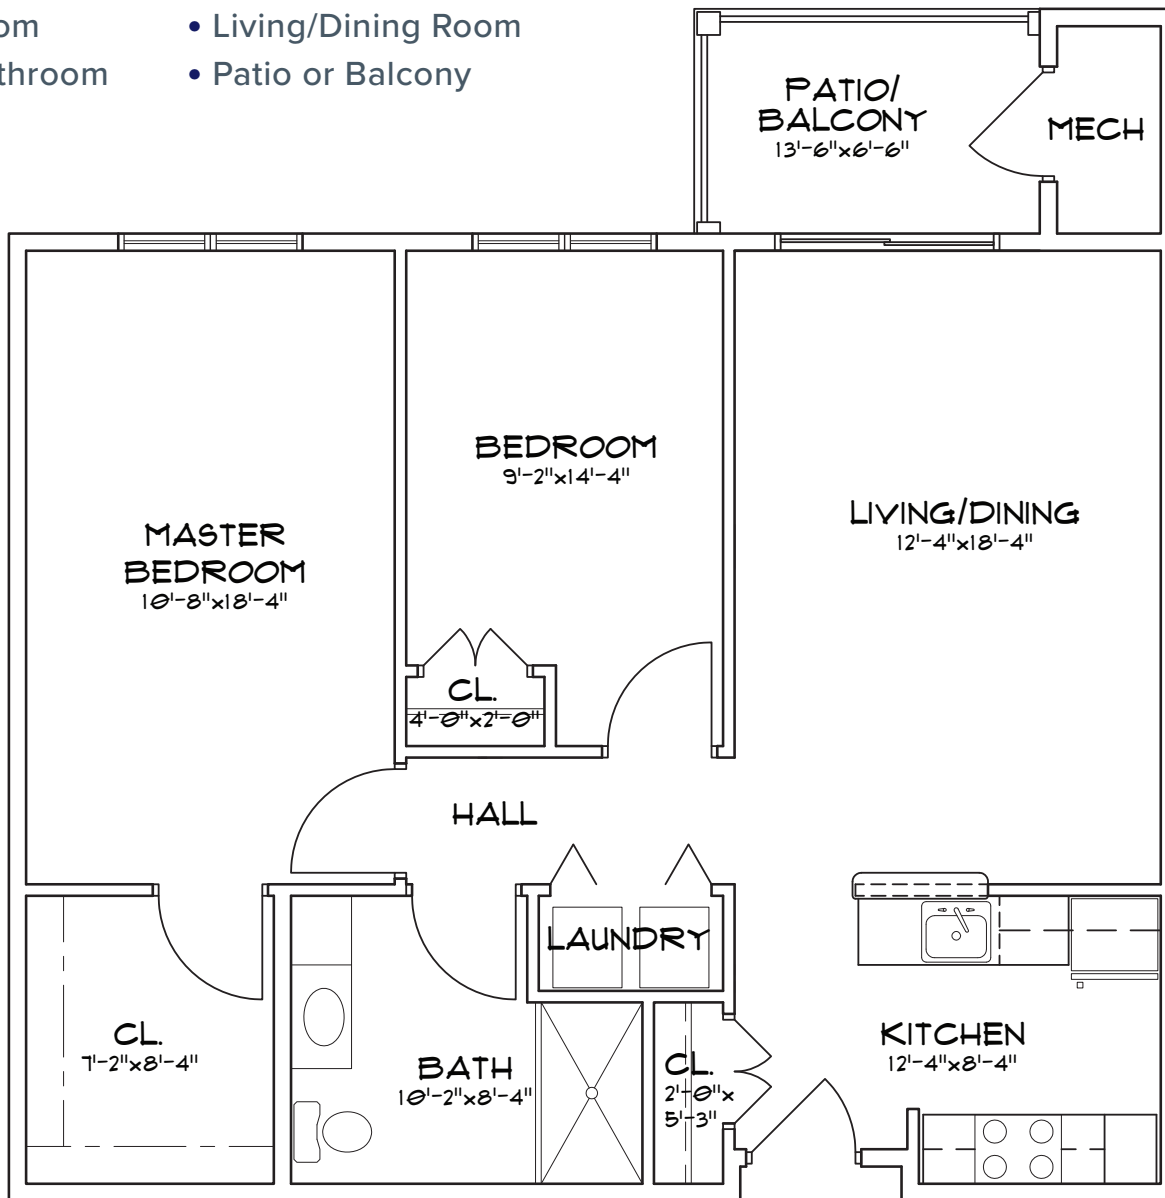

The Gillespie 945 SQUARE FEET

- 2 Bedroom
- Living/Dining Room
- 1 Full Bathroom
- Patio or Balcony
- Kitchen

Measurements are approximate.