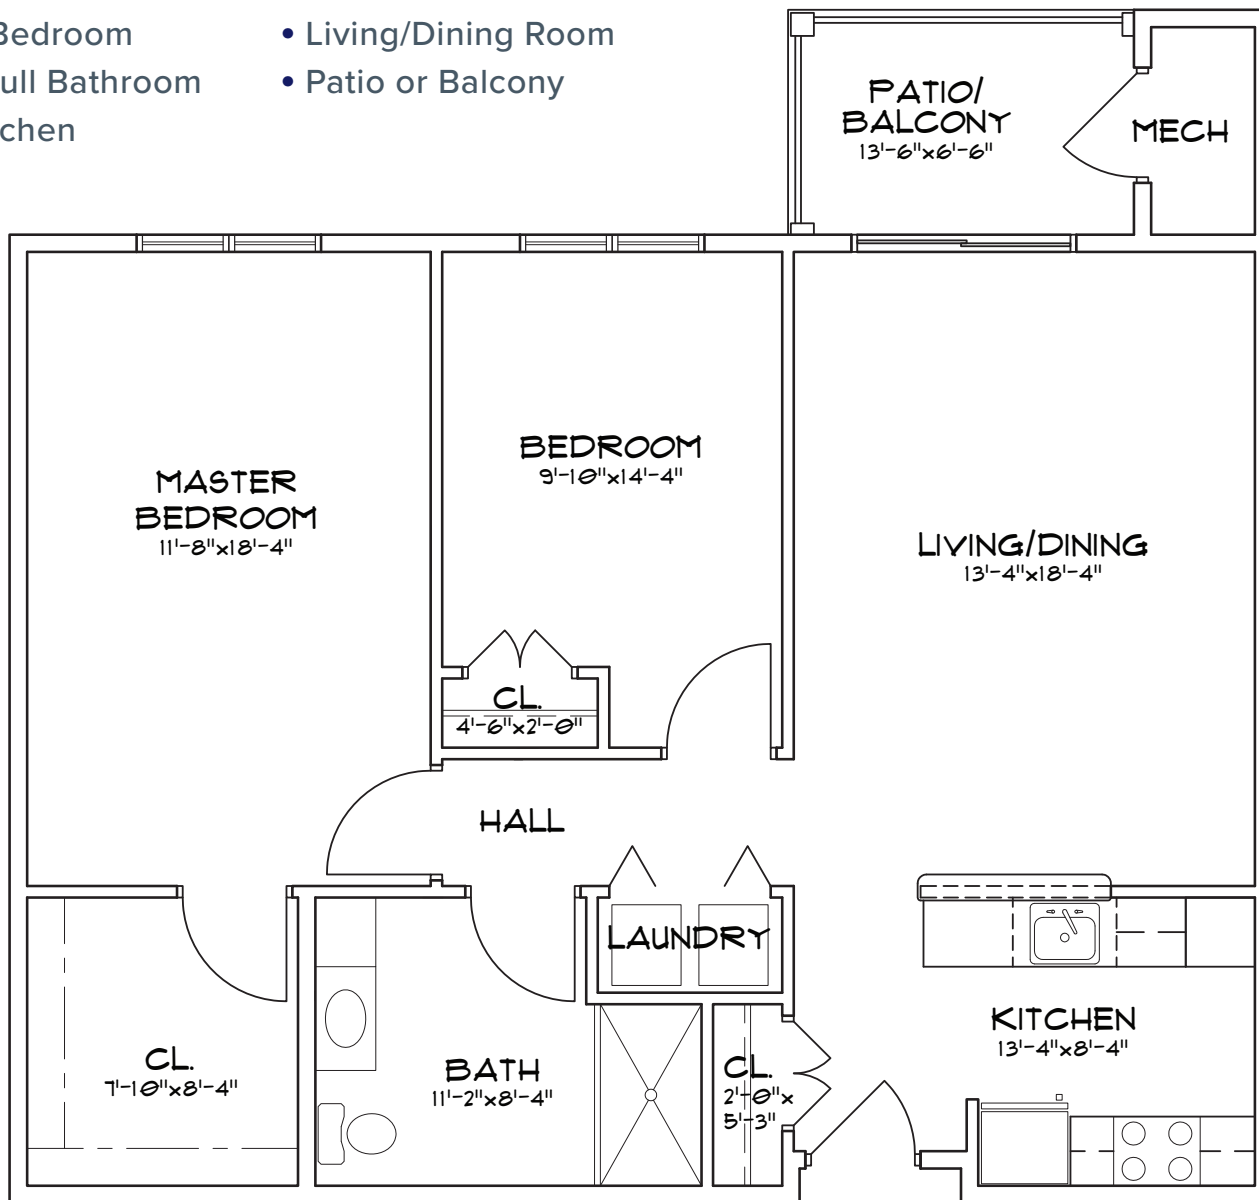

The Coppola 1020 SQUARE FEET

- 2 Bedroom
- Living/Dining Room
- 1 Full Bathroom
- Patio or Balcony
- Kitchen

Measurements are approximate.