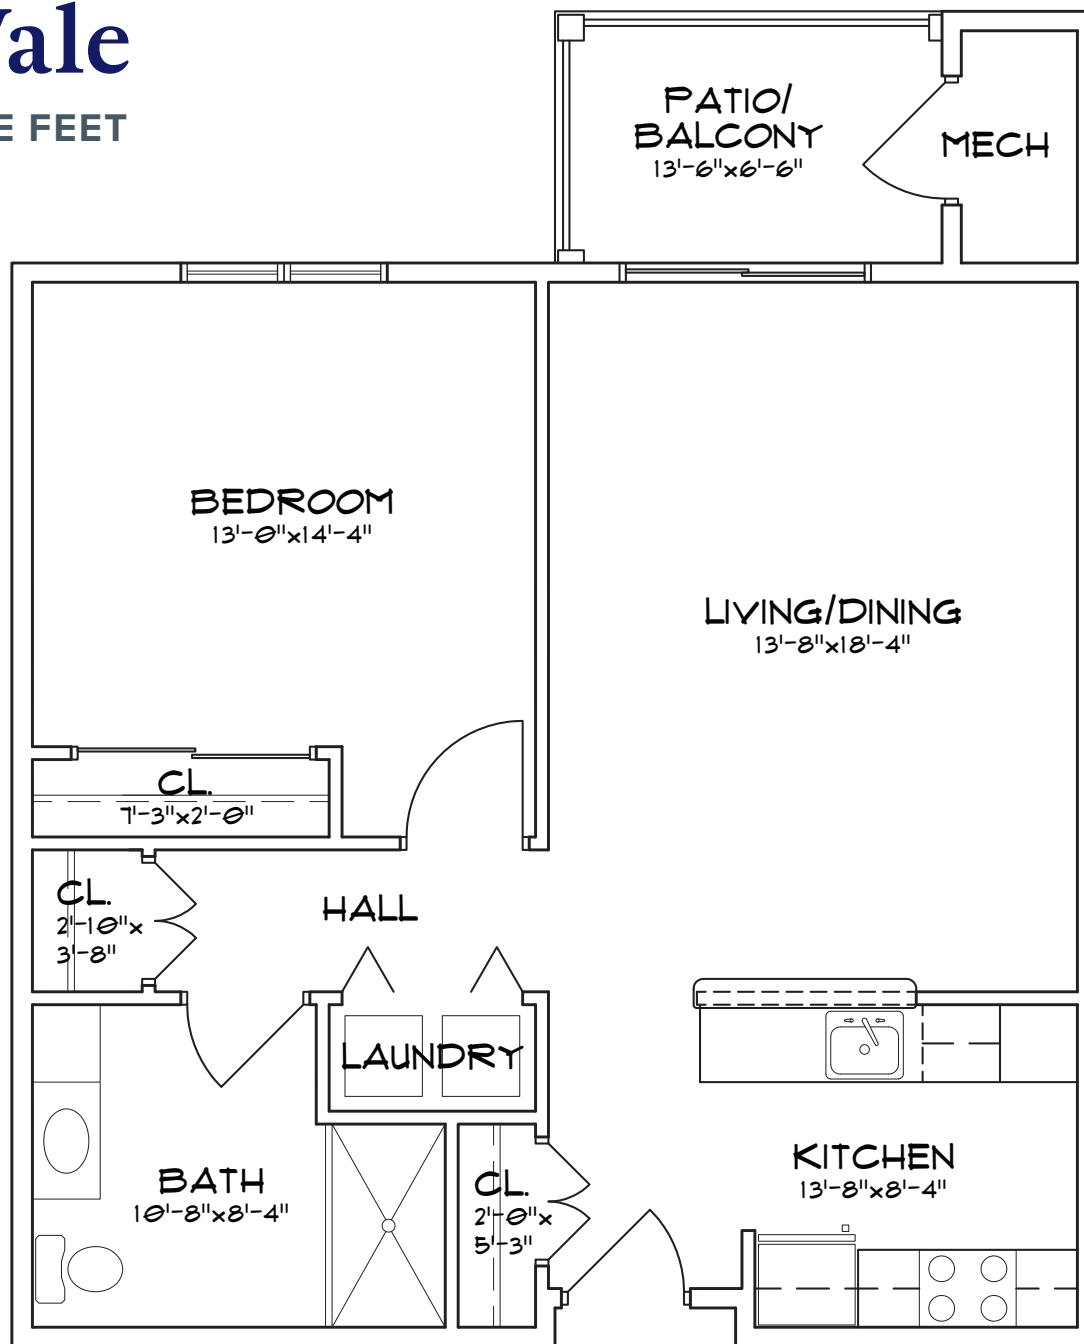

# The Vale

785 SQUARE FEET

- 1 Bedroom
- 1 Full Bathroom
- Kitchen
- Living/ Dining Room
- Patio or Balcony

Measurements are approximate.

Summit At Mill Hill | 2 Mill Hill Court | Guilderland, NY 12159

[SummitAtMillHill.com](http://SummitAtMillHill.com)