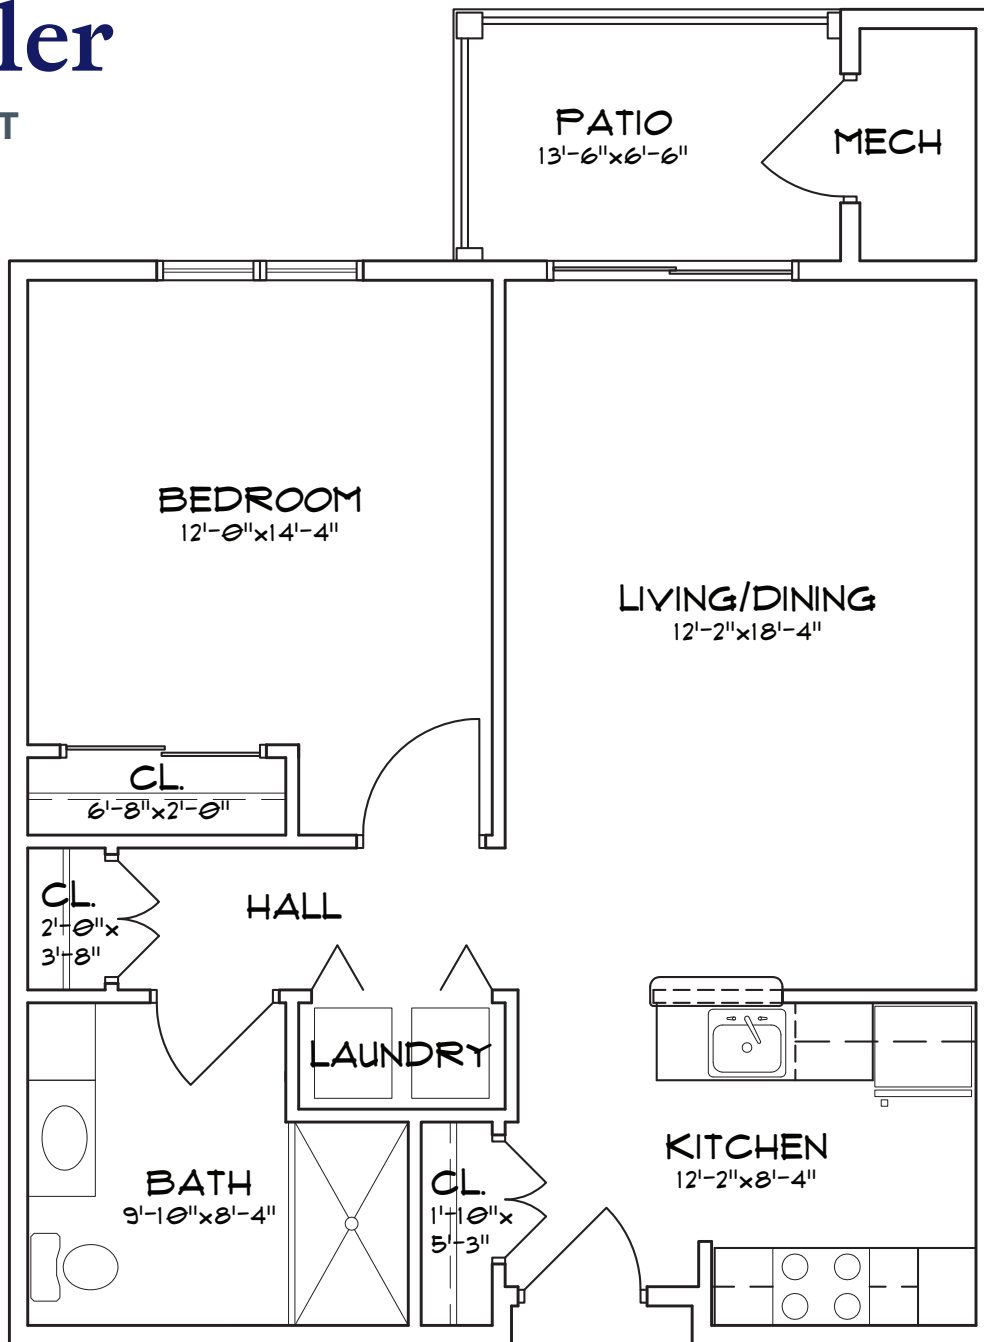

# The Fuller

715 SQUARE FEET

- 1 Bedroom
- 1 Full Bathroom
- Kitchen
- Living/Dining Room
- Patio

Measurements are approximate.

Summit At Mill Hill | 2 Mill Hill Court | Guilderland, NY 12159

[SummitAtMillHill.com](http://SummitAtMillHill.com)