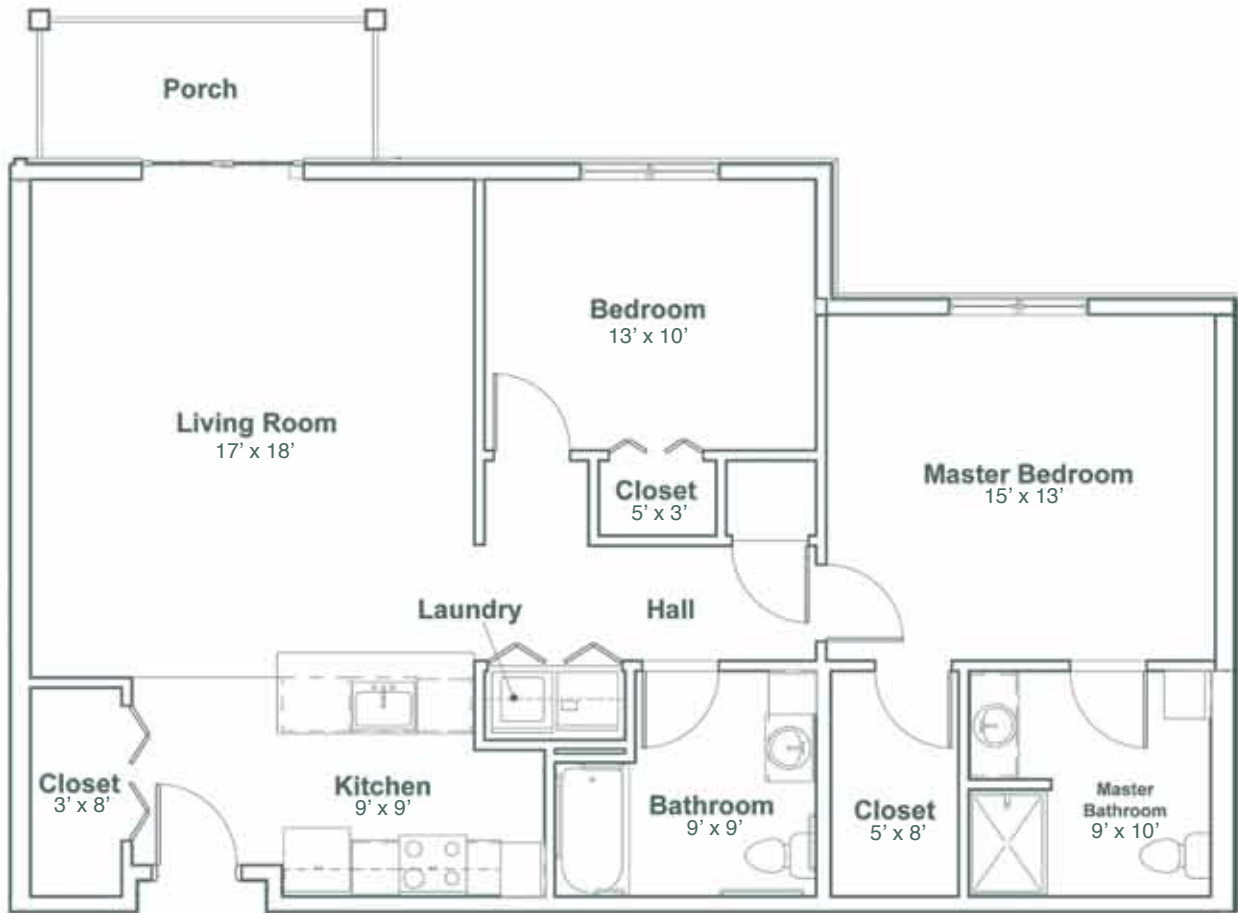

E The Stuyvesant

1,085 Square Feet
2 Bedrooms, 2 Bathrooms,
Living Room, Kitchen, Porch

Eastwyck Village
1 Eastwyck Circle
North Greenbush, NY 12144
518.689.0750
www.eastwyckseniorliving.com

*Eastwyck
Village*