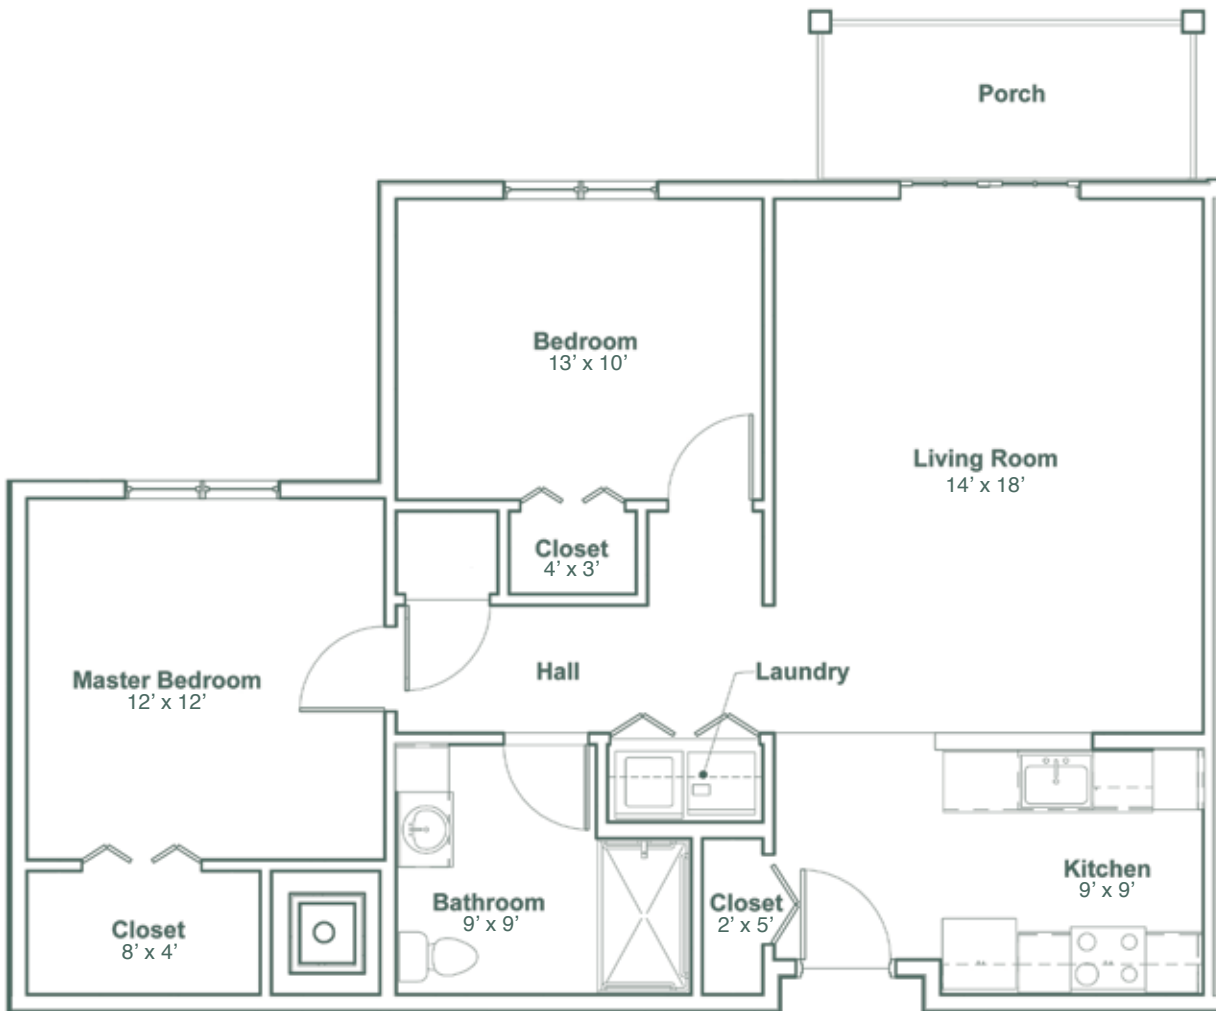

# *E* The Stanhope

910 Square Feet  
2 Bedrooms, 1 Bathroom,  
Living Room, Kitchen, Porch

Eastwyck Village  
1 Eastwyck Circle  
North Greenbush, NY 12144  
518.689.0750  
www.eastwyckseniorliving.com

*Eastwyck  
Village*