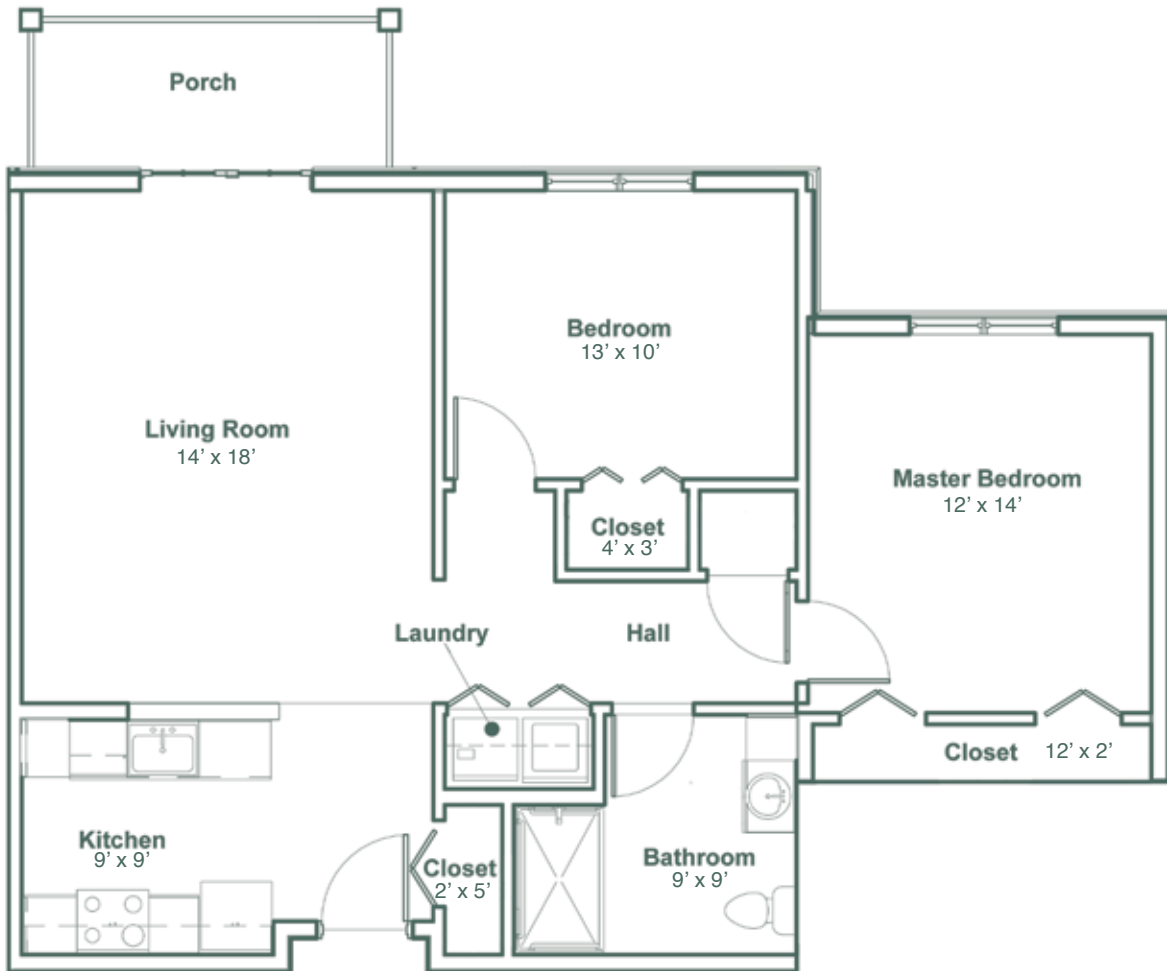

# *E* The Corning

900 Square Feet  
2 Bedrooms, 1 Bathroom,  
Living Room, Kitchen, Porch

Eastwyck Village  
1 Eastwyck Circle  
North Greenbush, NY 12144  
518.689.0750  
www.eastwyckseniorliving.com

*Eastwyck  
Village*