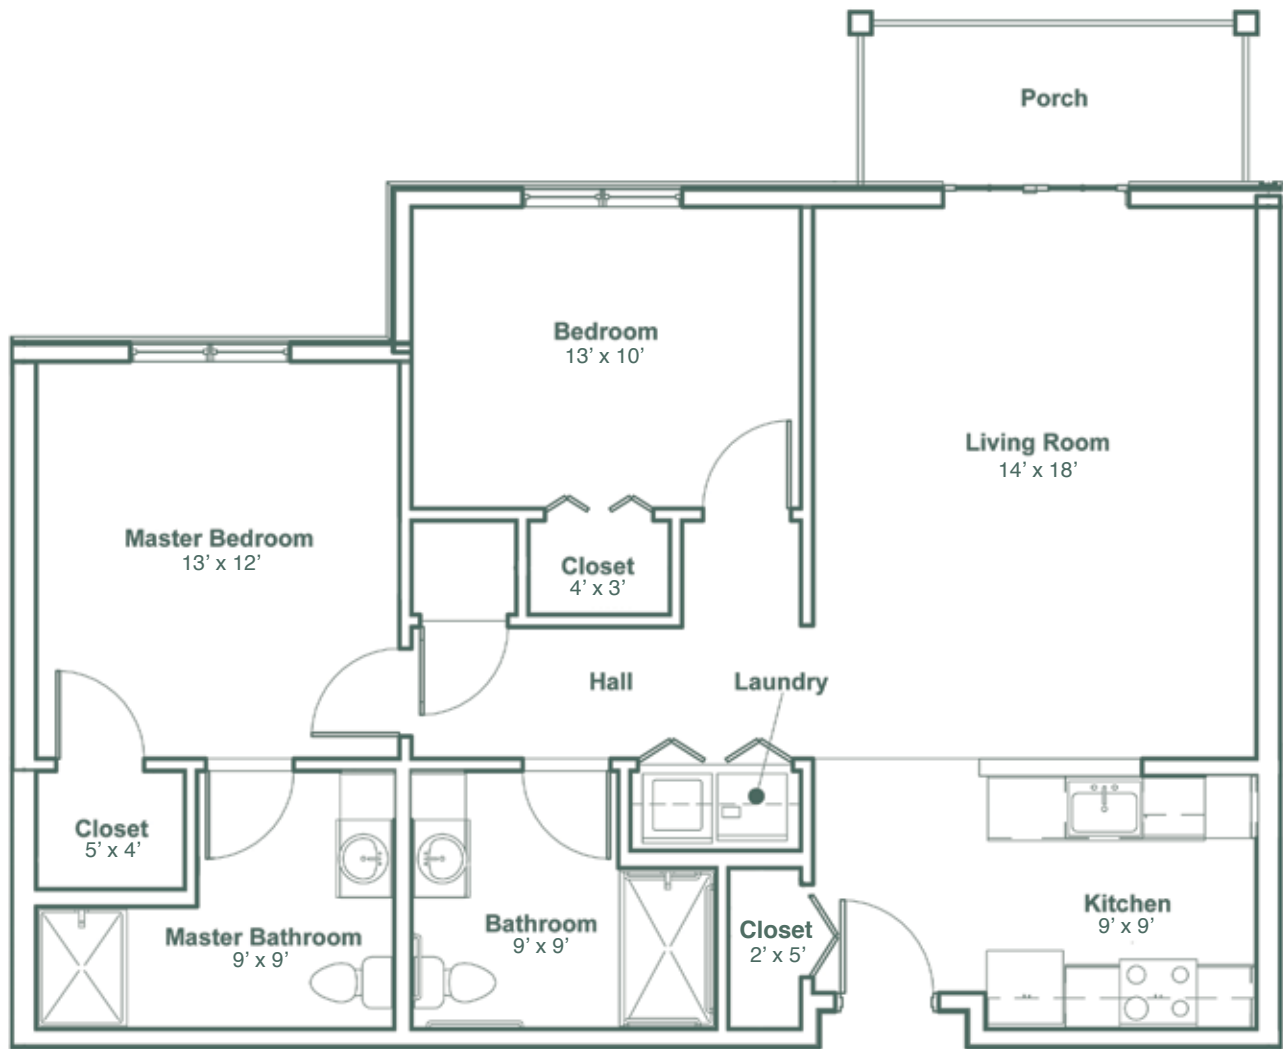

E The Berkshire

980 Square Feet
2 Bedrooms, 2 Bathrooms,
Living Room, Kitchen, Porch

Eastwyck Village
1 Eastwyck Circle
North Greenbush, NY 12144
518.689.0750
www.eastwyckseniorliving.com

*Eastwyck
Village*